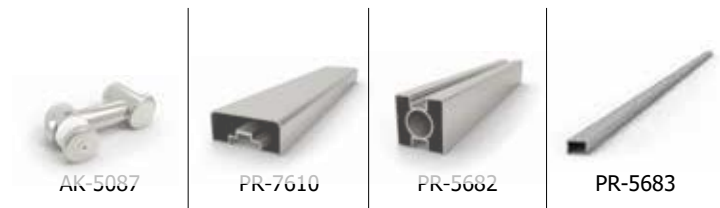

AK-5085

AK-5200

AK-5015A

AK-65002

Profile and Accessory Alternatives

SQUARE SLX17

Glass Model Railing

The Profiles and Accessories Shown in the System