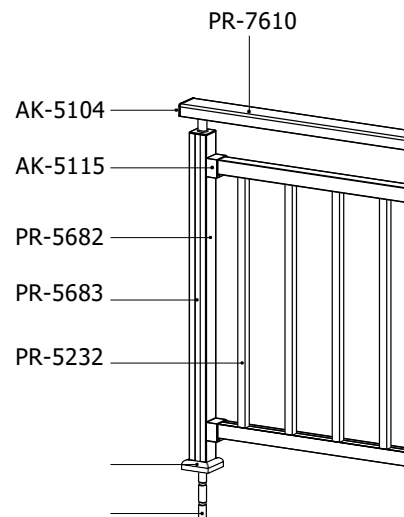

The Profiles and Accessories Shown in the System

Profile and Accessory Alternatives