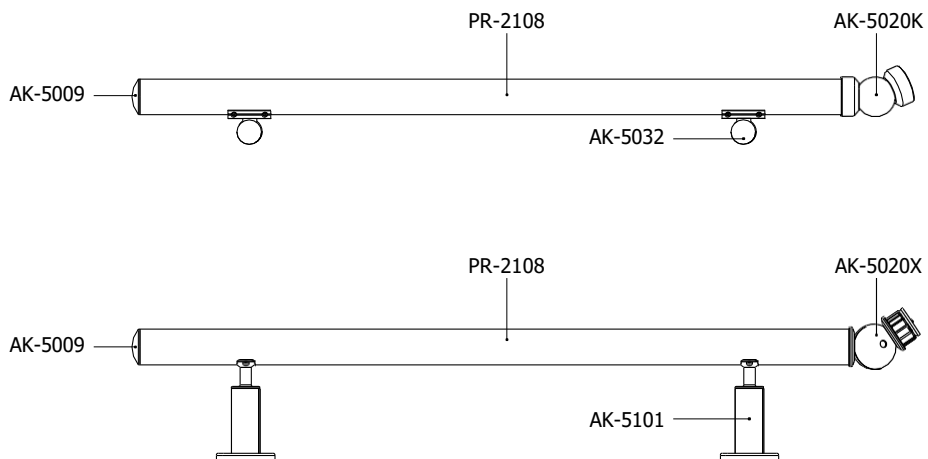

The Profiles and Accessories Shown in the System

AK-5032	AK-5019	AK-5091	AK-5101	AK-5009	AK-5020X
AK-5161 For 50Ø Handrail 50Ø Kūpešte uyumlu	AK-5157				AK-5162
AK-5163 For 40Ø Handrail 40Ø Kūpešte uyumlu					AK-5020K

Profile and Accessory Alternatives