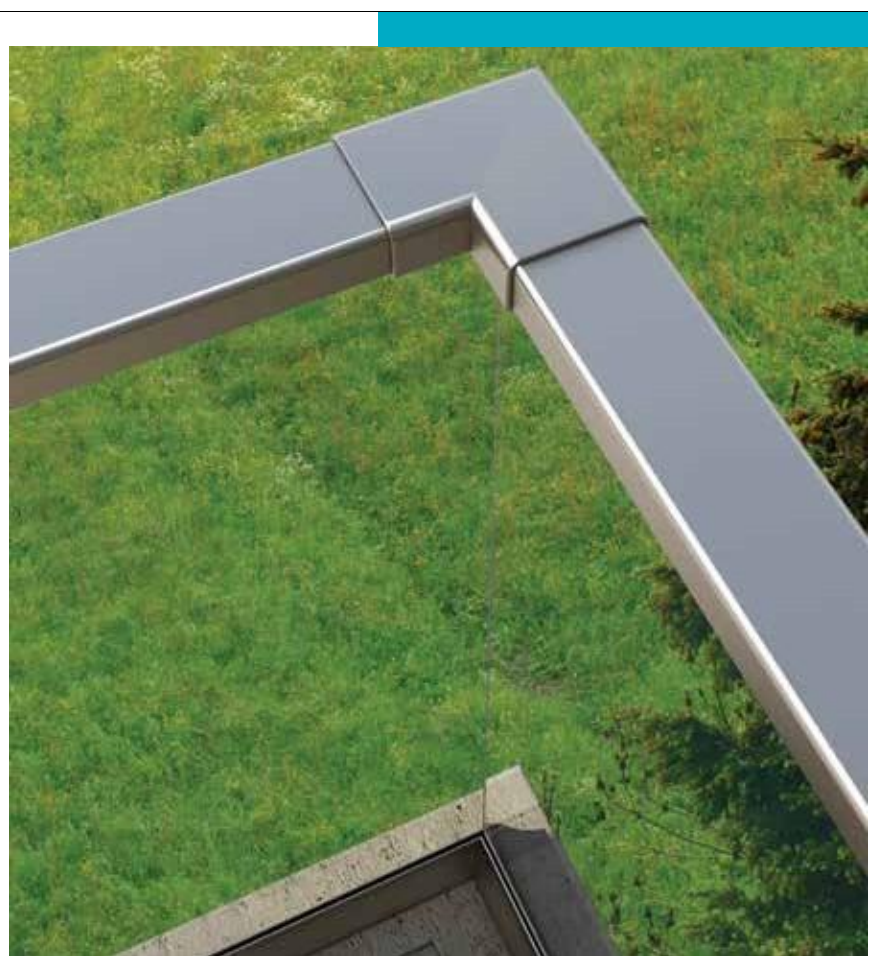

PR-7015

PR-8735

PR-8288

AK-5165

AK-5093

AK-5027K

Profile and Accessory Alternatives / Sistem Alternatifleri

x3
VP4219
AK-5001
Adjustable Connector of Column to Handrail