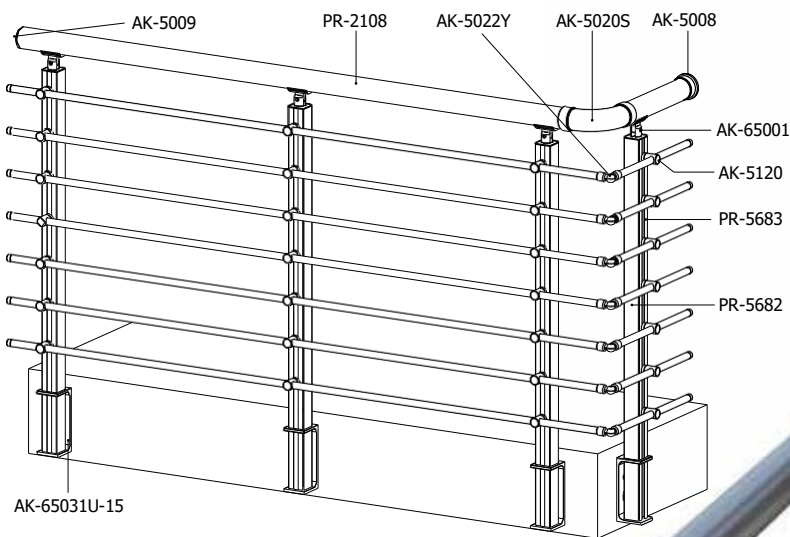

PR-3442
Thickness 2 mm

PR-8337

AK-5037

AK-5037-55

ROUND RLA15

Vertical Safety Line
Railing

Profile and Accessory Alternatives

The Profiles and Accessories Shown in the System