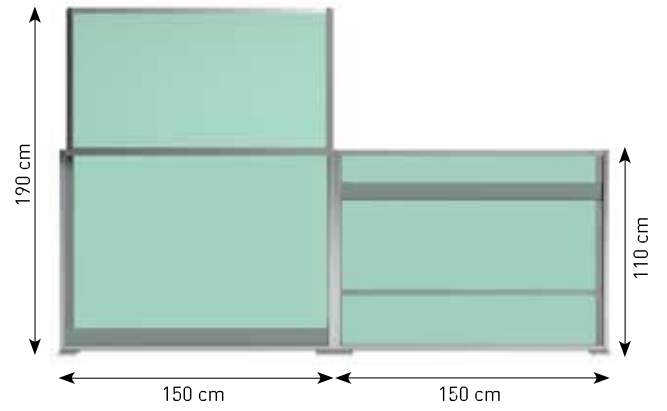

wind|Stop AB500
railing systems