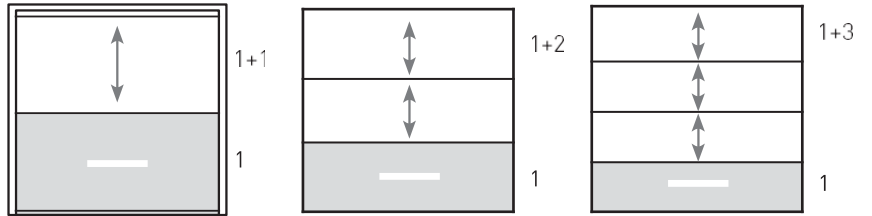

Vertically Sliding Glass Wall System