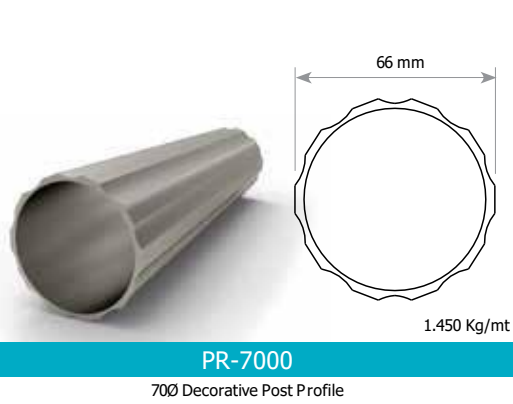

0.090 Kg/mt

PR-5683

Cover for All Post Profiles

0.102 Kg/mt

PR-7588

Cover for PR-7587

SAFETY BAR PROFILES

DECORATIVE PROFILES