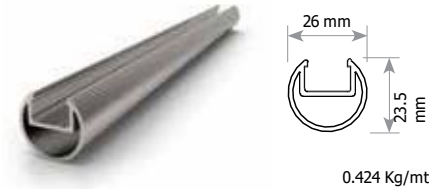

PR-7619

26Ø Transom Profile for Glass

0.424 Kg/mt