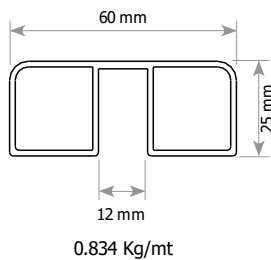

PR-7015

PR-8735

PR-8288

AK-5165

AK-5093

AK-5027K

Profile and Accessory Alternatives / Sistem Alternatifleri

x3
VP4219
AK-5001
Adjustable Connector of Column to Handrail