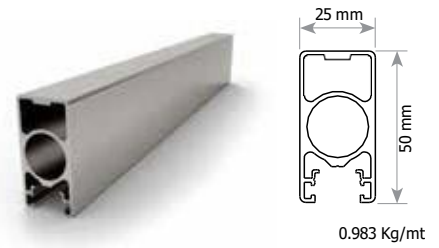

0.983 Kg/mt

PR-7587

25X50 Rectangle Post