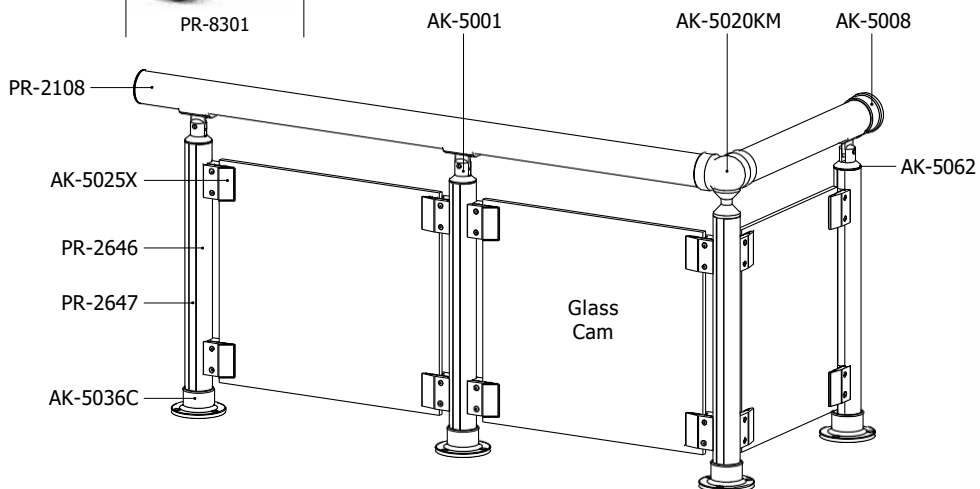

PR-8301

PR-2647

PR-2646

CLX10

Side Mount Railing

Profile and Accessory Alternatives

The Profiles and Accessories Shown in the System

AK-5128