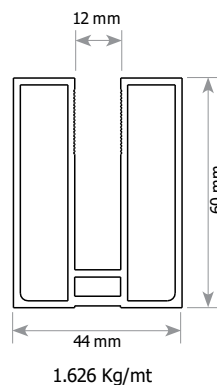

PR-7015

PR-8735

PR-8288

AK-5165

AK-5093

AK-5027K

Profile and Accessory Alternatives / Sistem Alternatifleri

x3
VP4219
AK-5001
Adjustable Connector of Column to Handrail