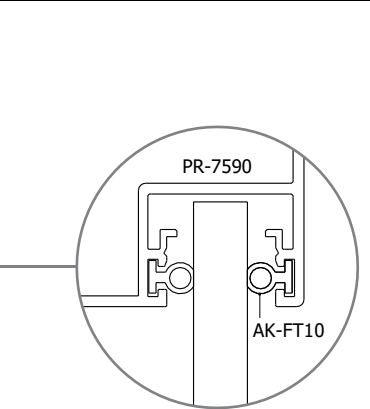

AK-5003

AK-5138

AK-5094

AK-5142

SQUARE
SLA18

Glass Model Railing

The Profiles and Accessories Shown in the System

Single Glass Use / Tek Cam Kullanım