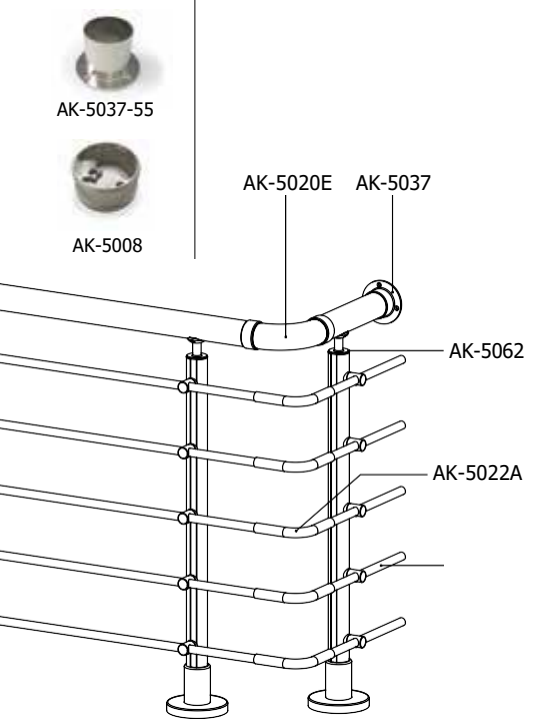

AK-5002

AK-5089

AK-5003

ROUND RLA16

Wall Handrail Model

The Profiles and Accessories Shown in the System

					
AK-5032	AK-5019	AK-5091	AK-5101	AK-5009	AK-5020X
					
AK-5161 For 50Ø Handrail 50Ø Kūpešte uyumlu	AK-5157				AK-5162
					
AK-5163 For 40Ø Handrail 40Ø Kūpešte uyumlu					AK-5020K

Profile and Accessory Alternatives

AK-5020K

PR-2108

AK-5027K

CLX12

Side Mount Railing

Profile and Accessory Alternatives

The Profiles and Accessories Shown in the System