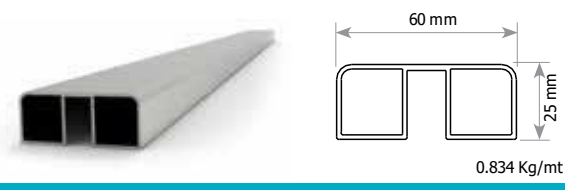

0.840 Kg/mt

PR-7590

80x30 Handrail with Glass Insert

1.170 Kg/mt

60x25 Handrail

0.821 Kg/mt

PR-8288

60x25 Handrail with Glass Insert