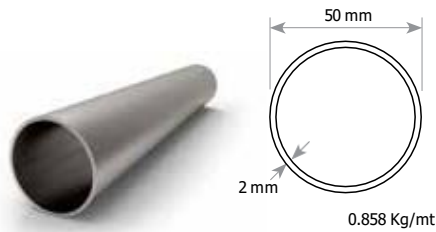

x4

BTS-VP4219

AK-5061

Railing & Door Combination Hinge

HANDRAIL PROFILES

PR-2108

50Ø Handrail 2.5 mm

1.070 Kg/mt