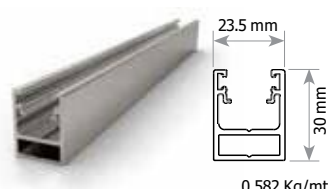

PR-7592

23x30 Base Mount Transom Profile

0.582 Kg/mt