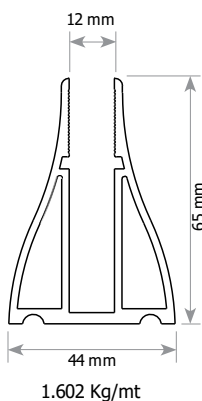

PR-7015

PR-8735

PR-8288

AK-5165

AK-5093

AK-5027K

Profile and Accessory Alternatives / Sistem Alternatifleri

x3
VP4219
AK-5001
Adjustable Connector of Column to Handrail