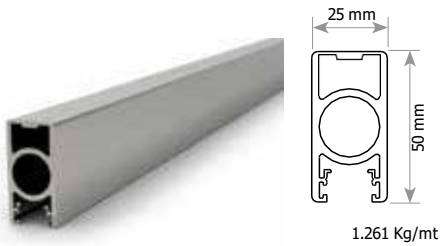

1.261 Kg/mt

PR-8385

Heavy Duty 25x50 Rectangular Post