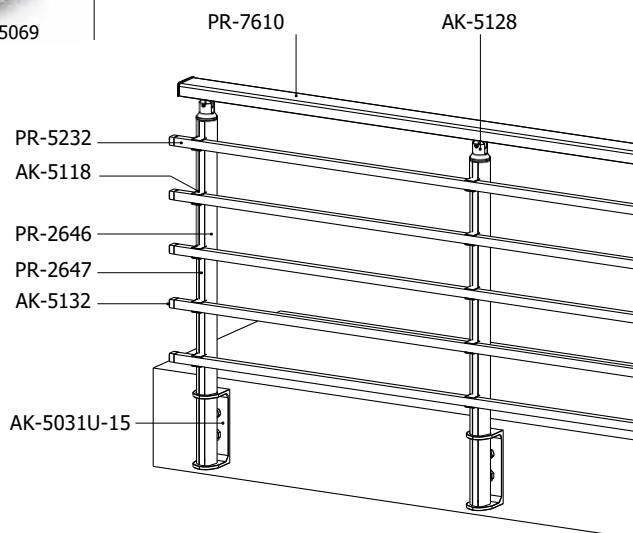

CLX10

Side Mount Railing

Profile and Accessory Alternatives

The Profiles and Accessories Shown in the System