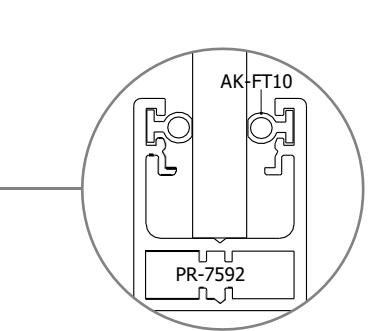

AK-5003

AK-5138

AK-5094

AK-5142

SQUARE
SLA18

Glass Model Railing

The Profiles and Accessories Shown in the System

Single Glass Use / Tek Cam Kullanım