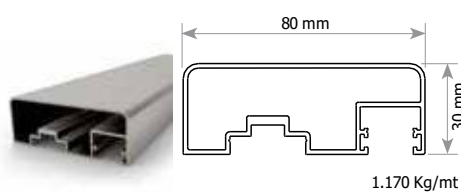

PR-7590

80x30 Handrail with Glass Insert

1.170 Kg/mt