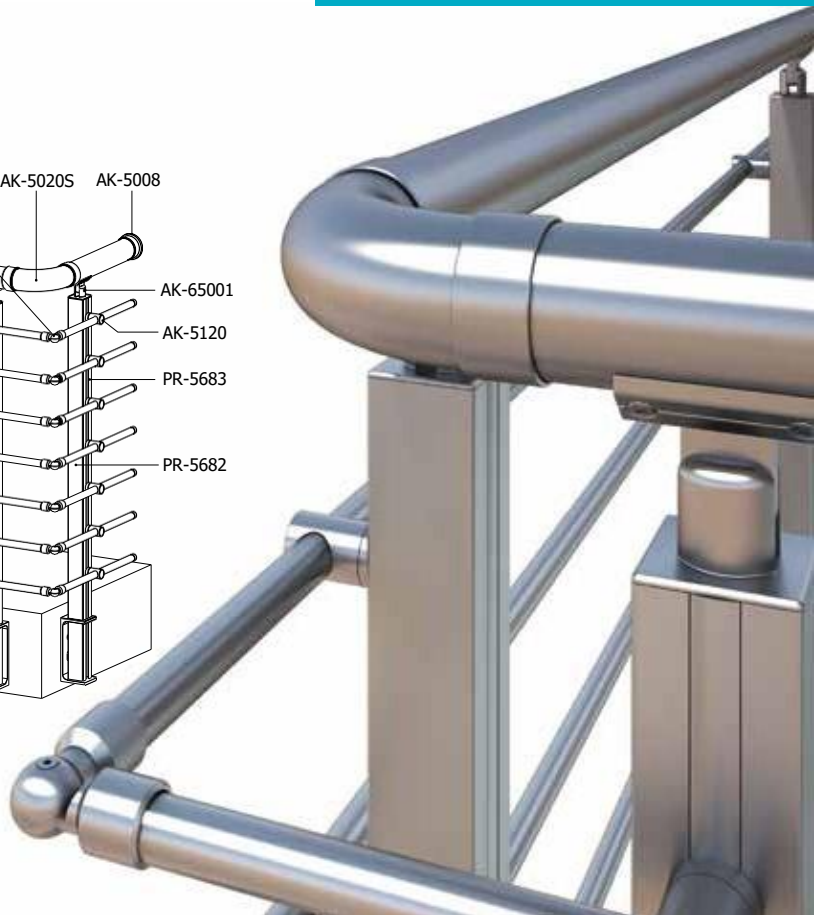

PR-3442
Thickness 2 mm

PR-8337

AK-5037

AK-5037-55

ROUND RLA15

Vertical Safety Line
Railing

Profile and Accessory Alternatives

The Profiles and Accessories Shown in the System