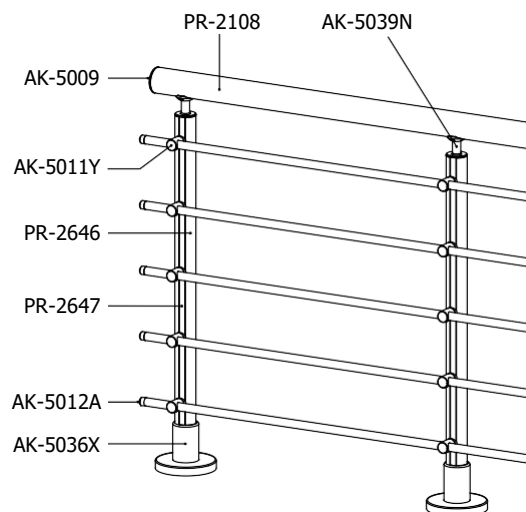

AK-5002

AK-5089

AK-5003

ROUND RLA16

Wall Handrail Model

The Profiles and Accessories Shown in the System

					
AK-5032	AK-5019	AK-5091	AK-5101	AK-5009	AK-5020X
					
AK-5161 For 50Ø Handrail 50Ø Kūpešte uyumlu	AK-5157				AK-5162
					
AK-5163 For 40Ø Handrail 40Ø Kūpešte uyumlu					AK-5020K