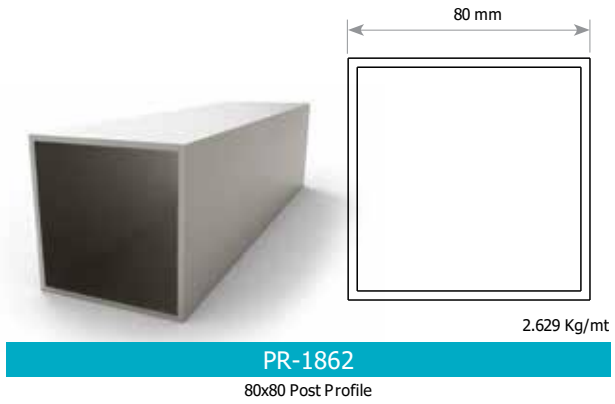

0.090 Kg/mt

PR-5683

Cover for All Post Profiles

0.102 Kg/mt

PR-7588

Cover for PR-7587

SAFETY BAR PROFILES

DECORATIVE PROFILES