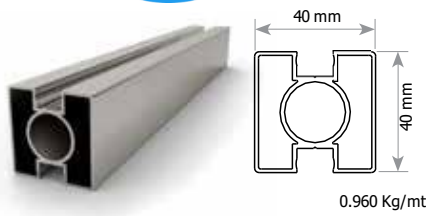

0.960 Kg/mt

PR-5682

40x40 Square Post