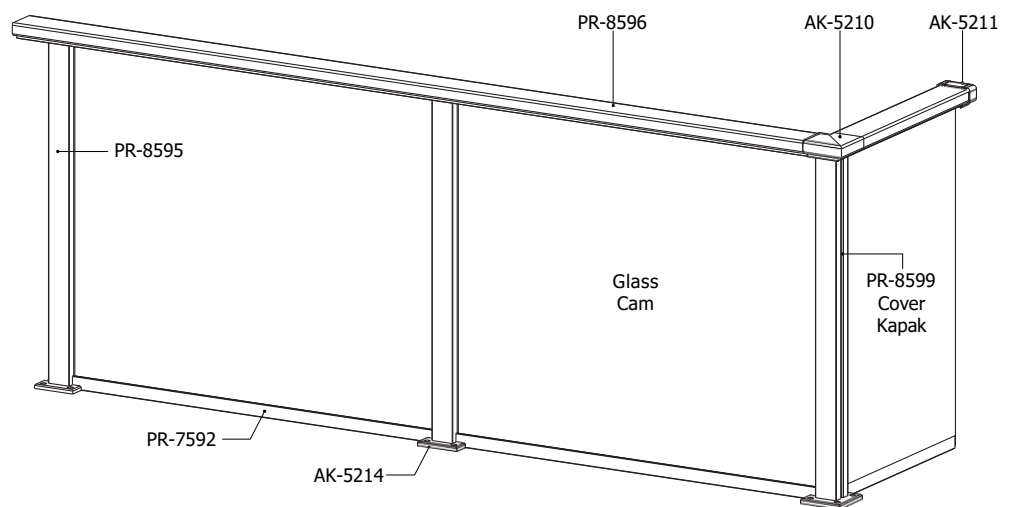

AK-5003

AK-5138

AK-5094

AK-5142

SQUARE
SLA18

Glass Model Railing

The Profiles and Accessories Shown in the System

Single Glass Use / Tek Cam Kullanım