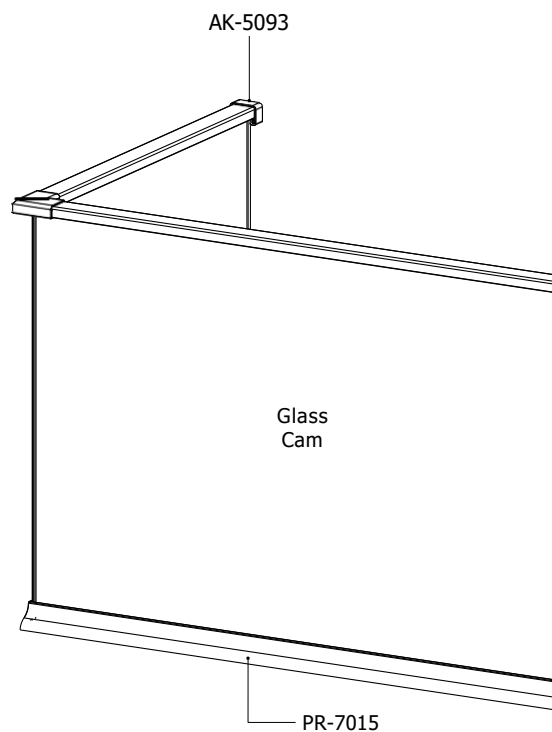

SQUARE SLX17

Glass Model Railing

The Profiles and Accessories Shown in the System

PR-7015

PR-8735

Profile and Accessory Alternatives / Sistem Alternatifleri