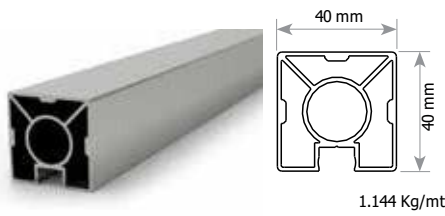

PR-4228

Cover for PR-6862

0.123 Kg/mt

0.960 Kg/mt

PR-5682

40x40 Square Post

1.144 Kg/mt

PR-8337