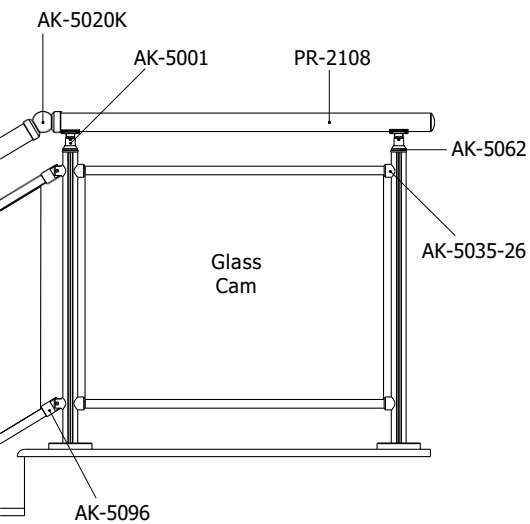

PR-5005

ROUND RLA17

Horizontal Safety Line Railing

Profile and Accessory Alternatives

The Profiles and Accessories Shown in the System

AK-5001

AK-5036X

AK-5011Y