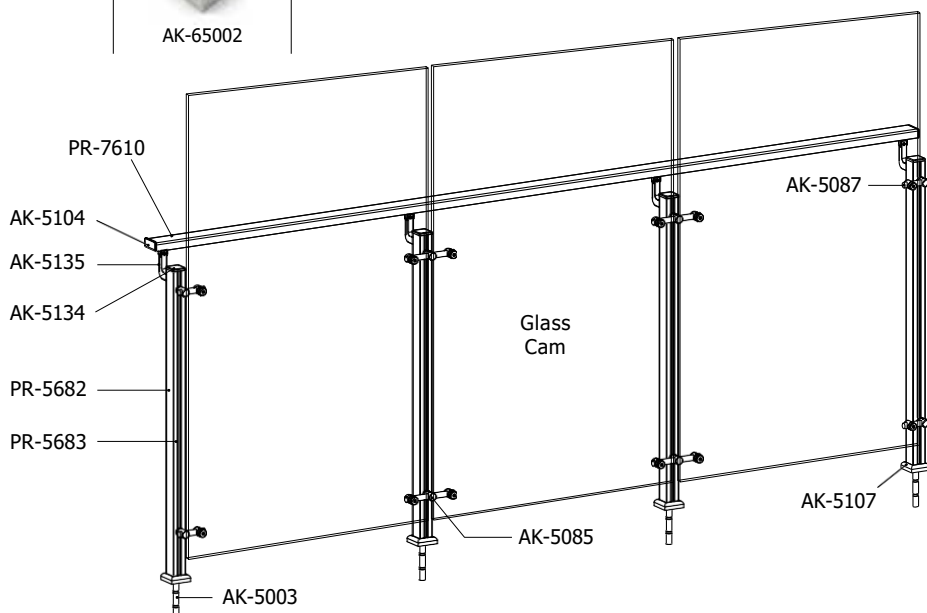

AK-5085

AK-5200

AK-5015A

AK-65002

Profile and Accessory Alternatives

SQUARE SLX17

Glass Model Railing

The Profiles and Accessories Shown in the System