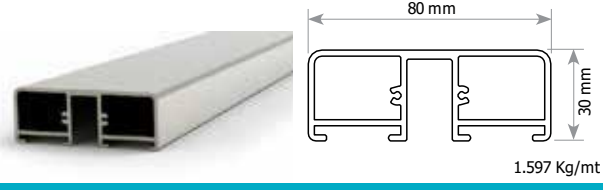

PR-7116

80x30 Handrail with Glass Insert

1.597 Kg/mt