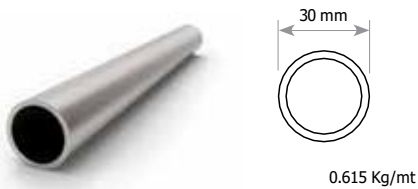

0.834 Kg/mt

PR-7116

80x30 Handrail with Glass Insert

1.597 Kg/mt

ROUND & SQUARE TRANSOM PROFILES

PR-3000

30Ø Tube

0.615 Kg/mt