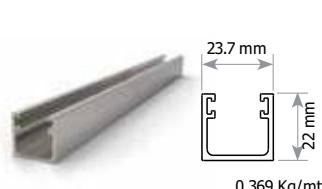

PR-7609

22x24 Glass Support Profile Between Posts

0.369 Kg/mt