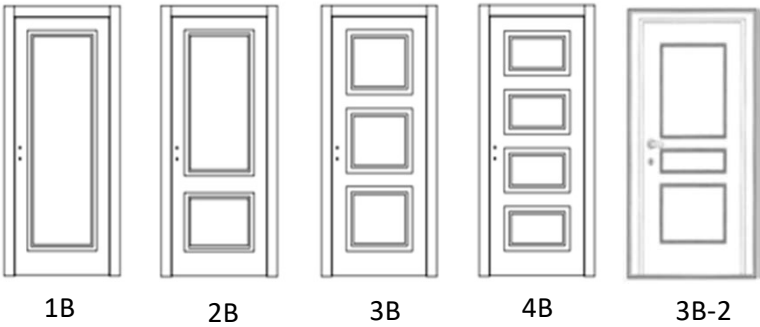

No 760-2

Internal panelled door with natural oak veneer, two boards design and classic style decorative architraves ARC-04 and frames.