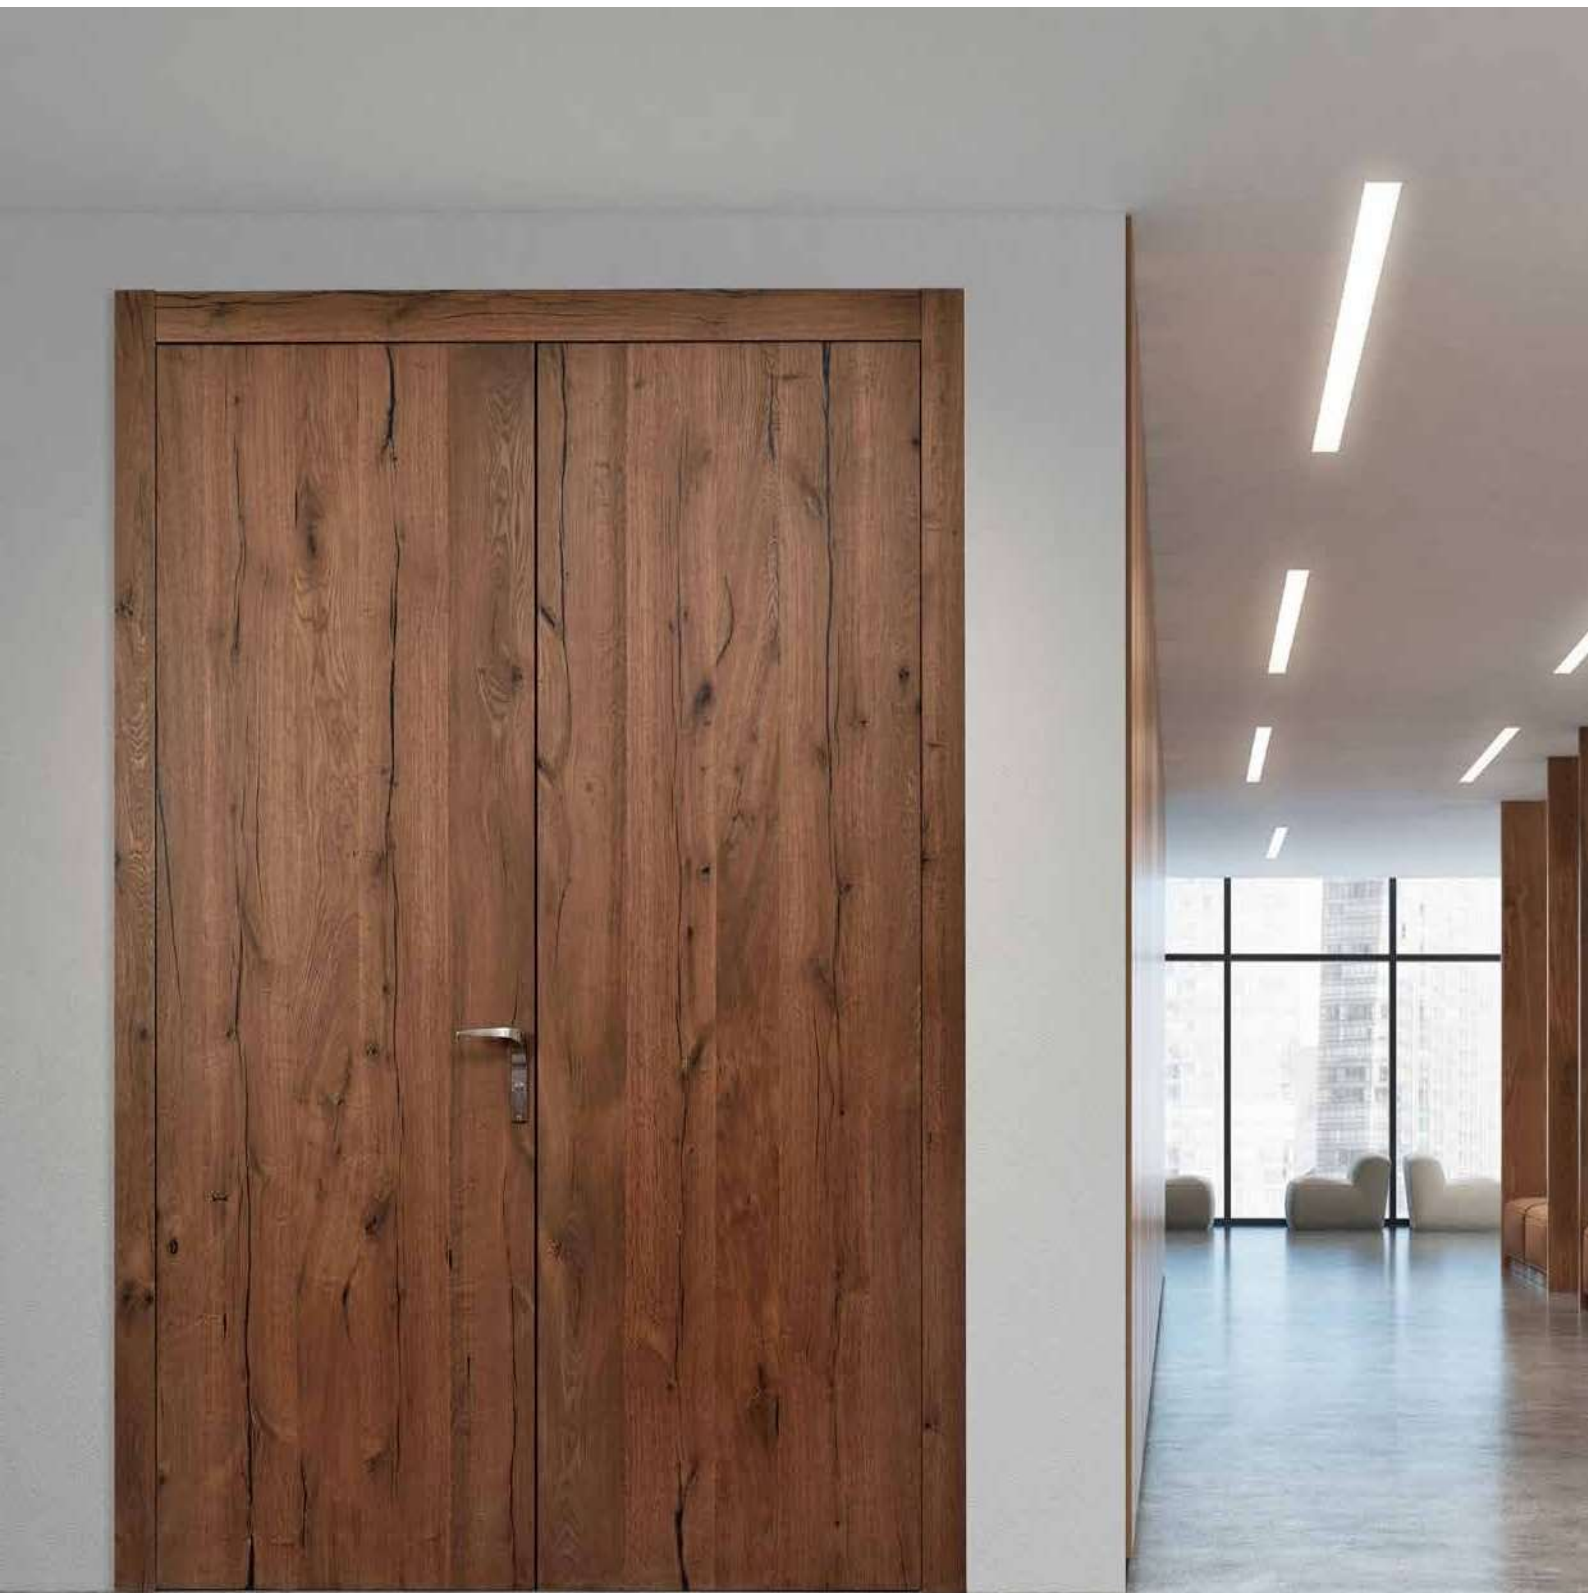

MEETING & CONFERENCE ROOMS

Doors with unique design suitable for meeting and conference rooms meet the functional and aesthetic needs of the construction.