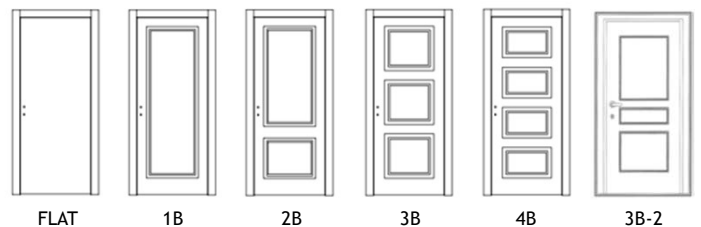

H 100

Hotel Door with natural veneer panelled with three boards design, made of 10mm panel and classic designing decorative architraves, white lacquer painting and process of grey patina.

FLAT

1B

2B

3B

4B

3B-2