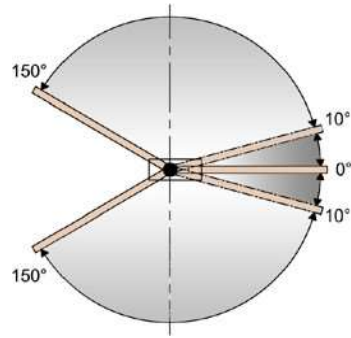

PIVOT2 FLOOR

Pivot oak veneer door with soft closing floor spring mechanism. Openable on both sides 150° with adjusted closing.

FOLDING

εσωτερική πλευρά
inside

εξωτερική πλευρά
outside

ΣΠΑΣΤΗ ΠΟΡΤΑ 90° / FOLDING DOOR 90°