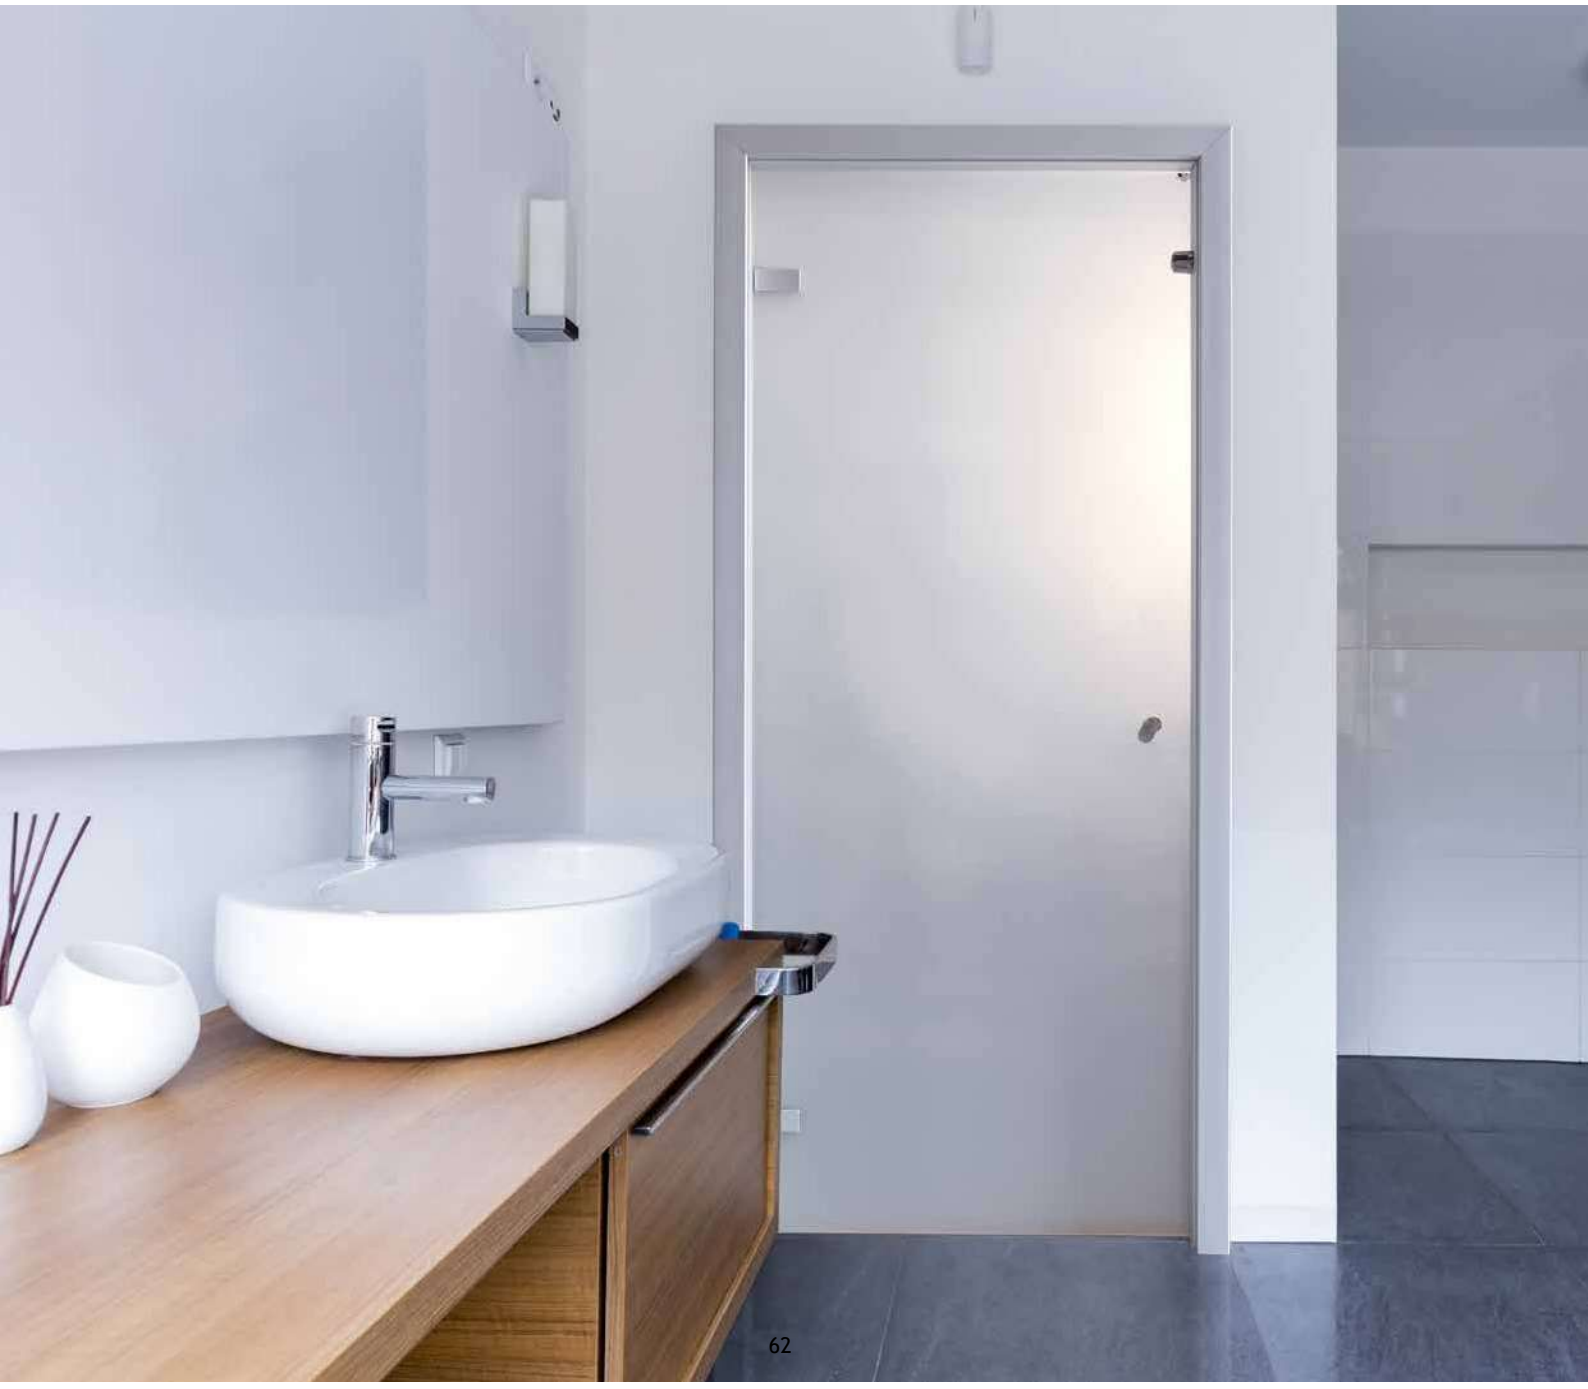

ΓΥΑΛΙΝΗ / GLASS DOOR

Εσωτερική γυάλινη πόρτα με κάσα αλουμινίου.

Internal glass door with Aluminium frame.