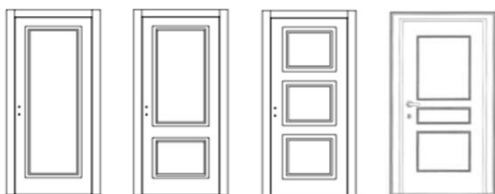

1B

2B

3B

3B-2