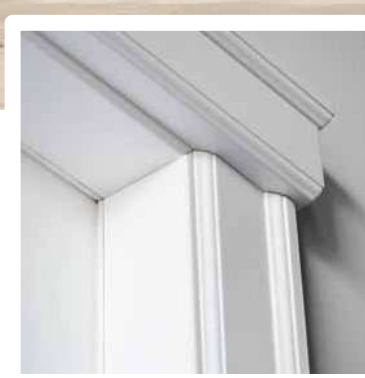

DOUBLE CRACKED 90°

Double door with special vintage oak veneer, and sound proofing up to 42dB.

Vintage oak veneer.

Multi-point automatic magnetic lock, ensures complete security as it locks automatically by door closing.