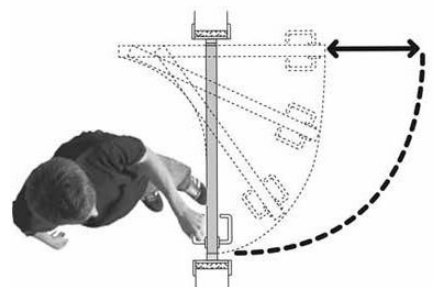

PIVOT 1

Αξονική πόρτα με δρυ τεχνητό καπλαμά και μηχανισμό pivot.
Pivot oak veneer door.