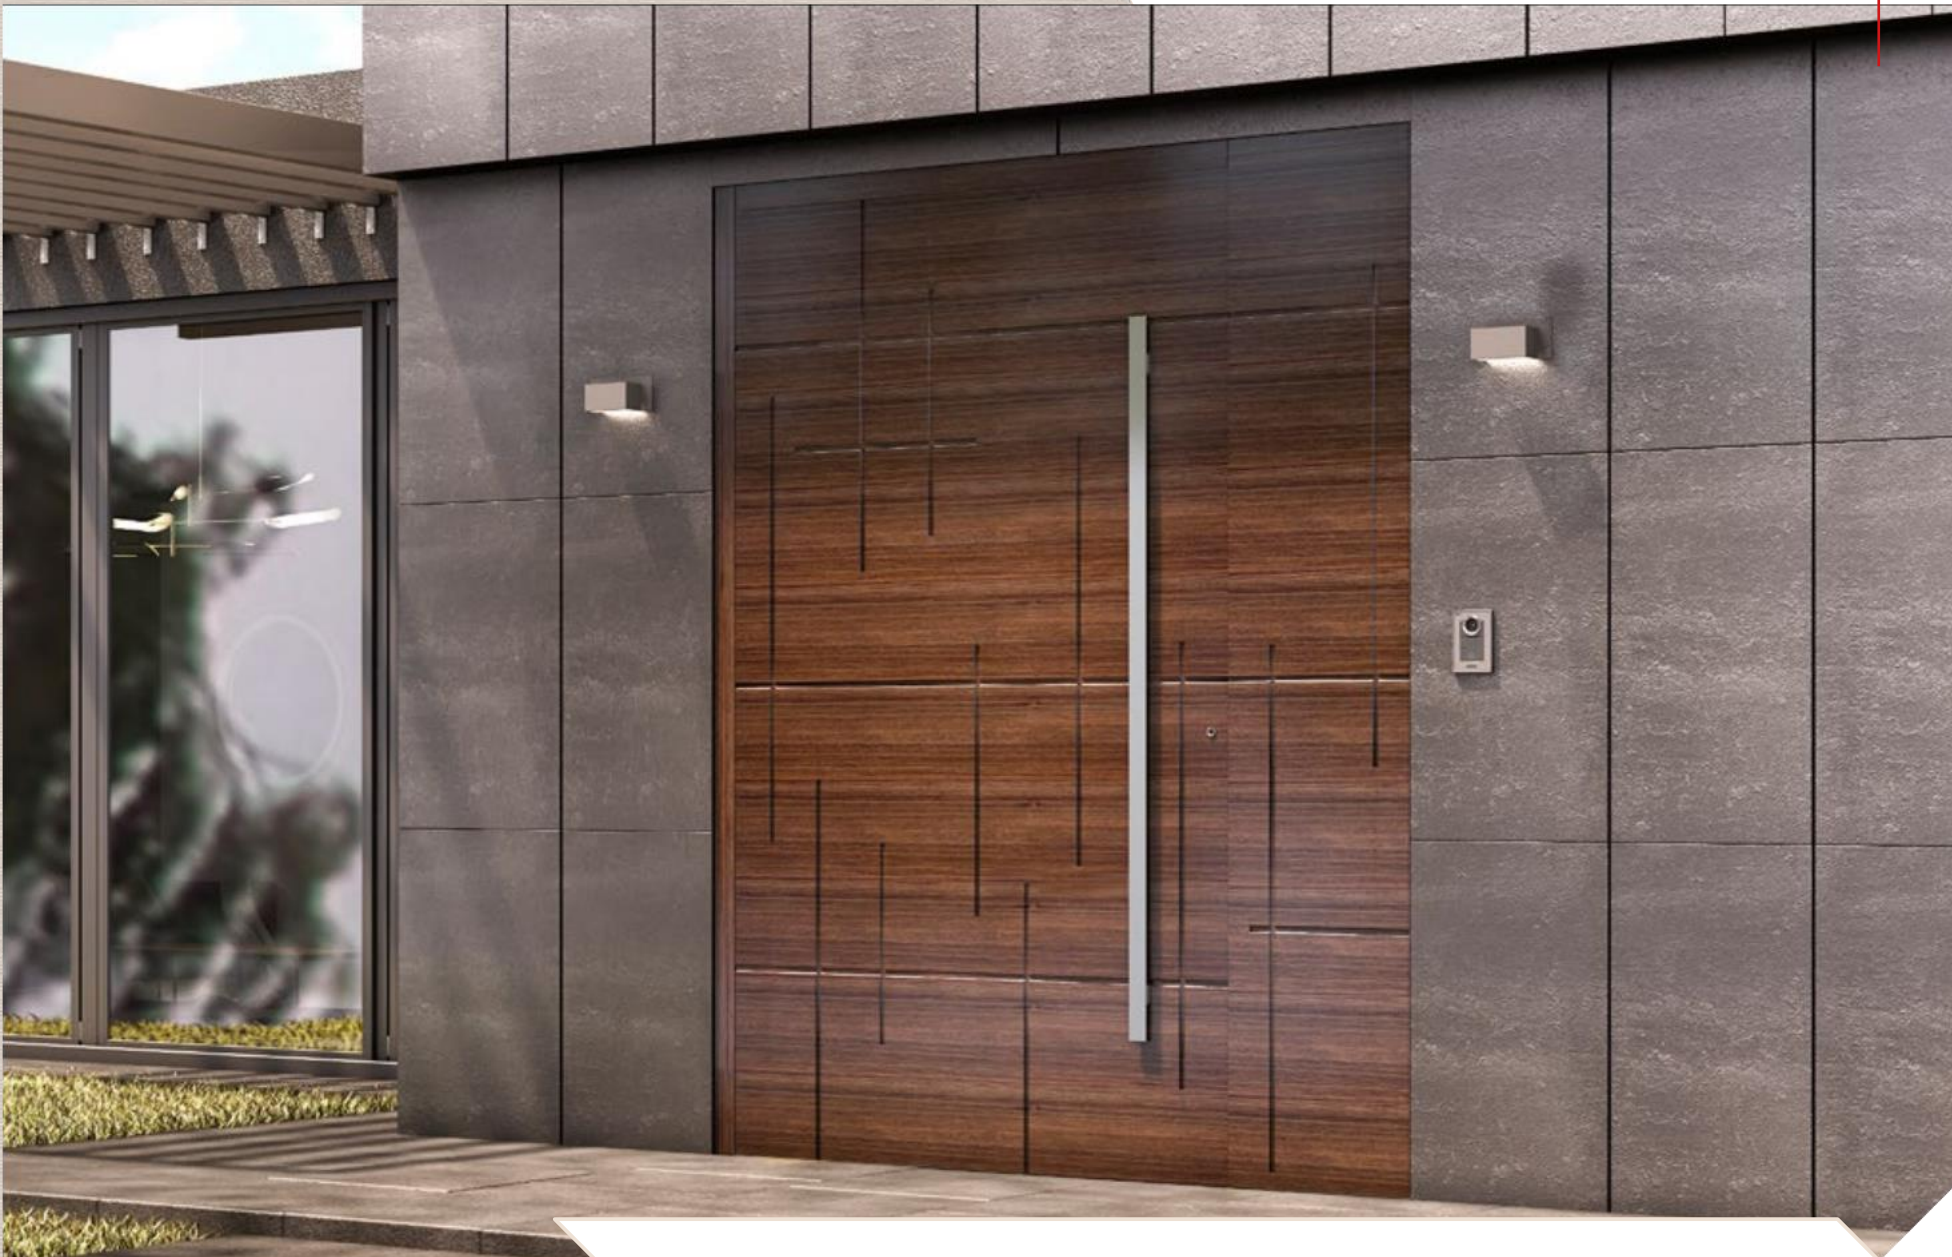

ESIGN: 1018

Linear design with horizontal and vertical lines. External handle "Blade", RAL color.

■ DESIGN: 1019

Linear design with horizontal and vertical lines. External handle "Blade", wood color.

DESIGN: 1019