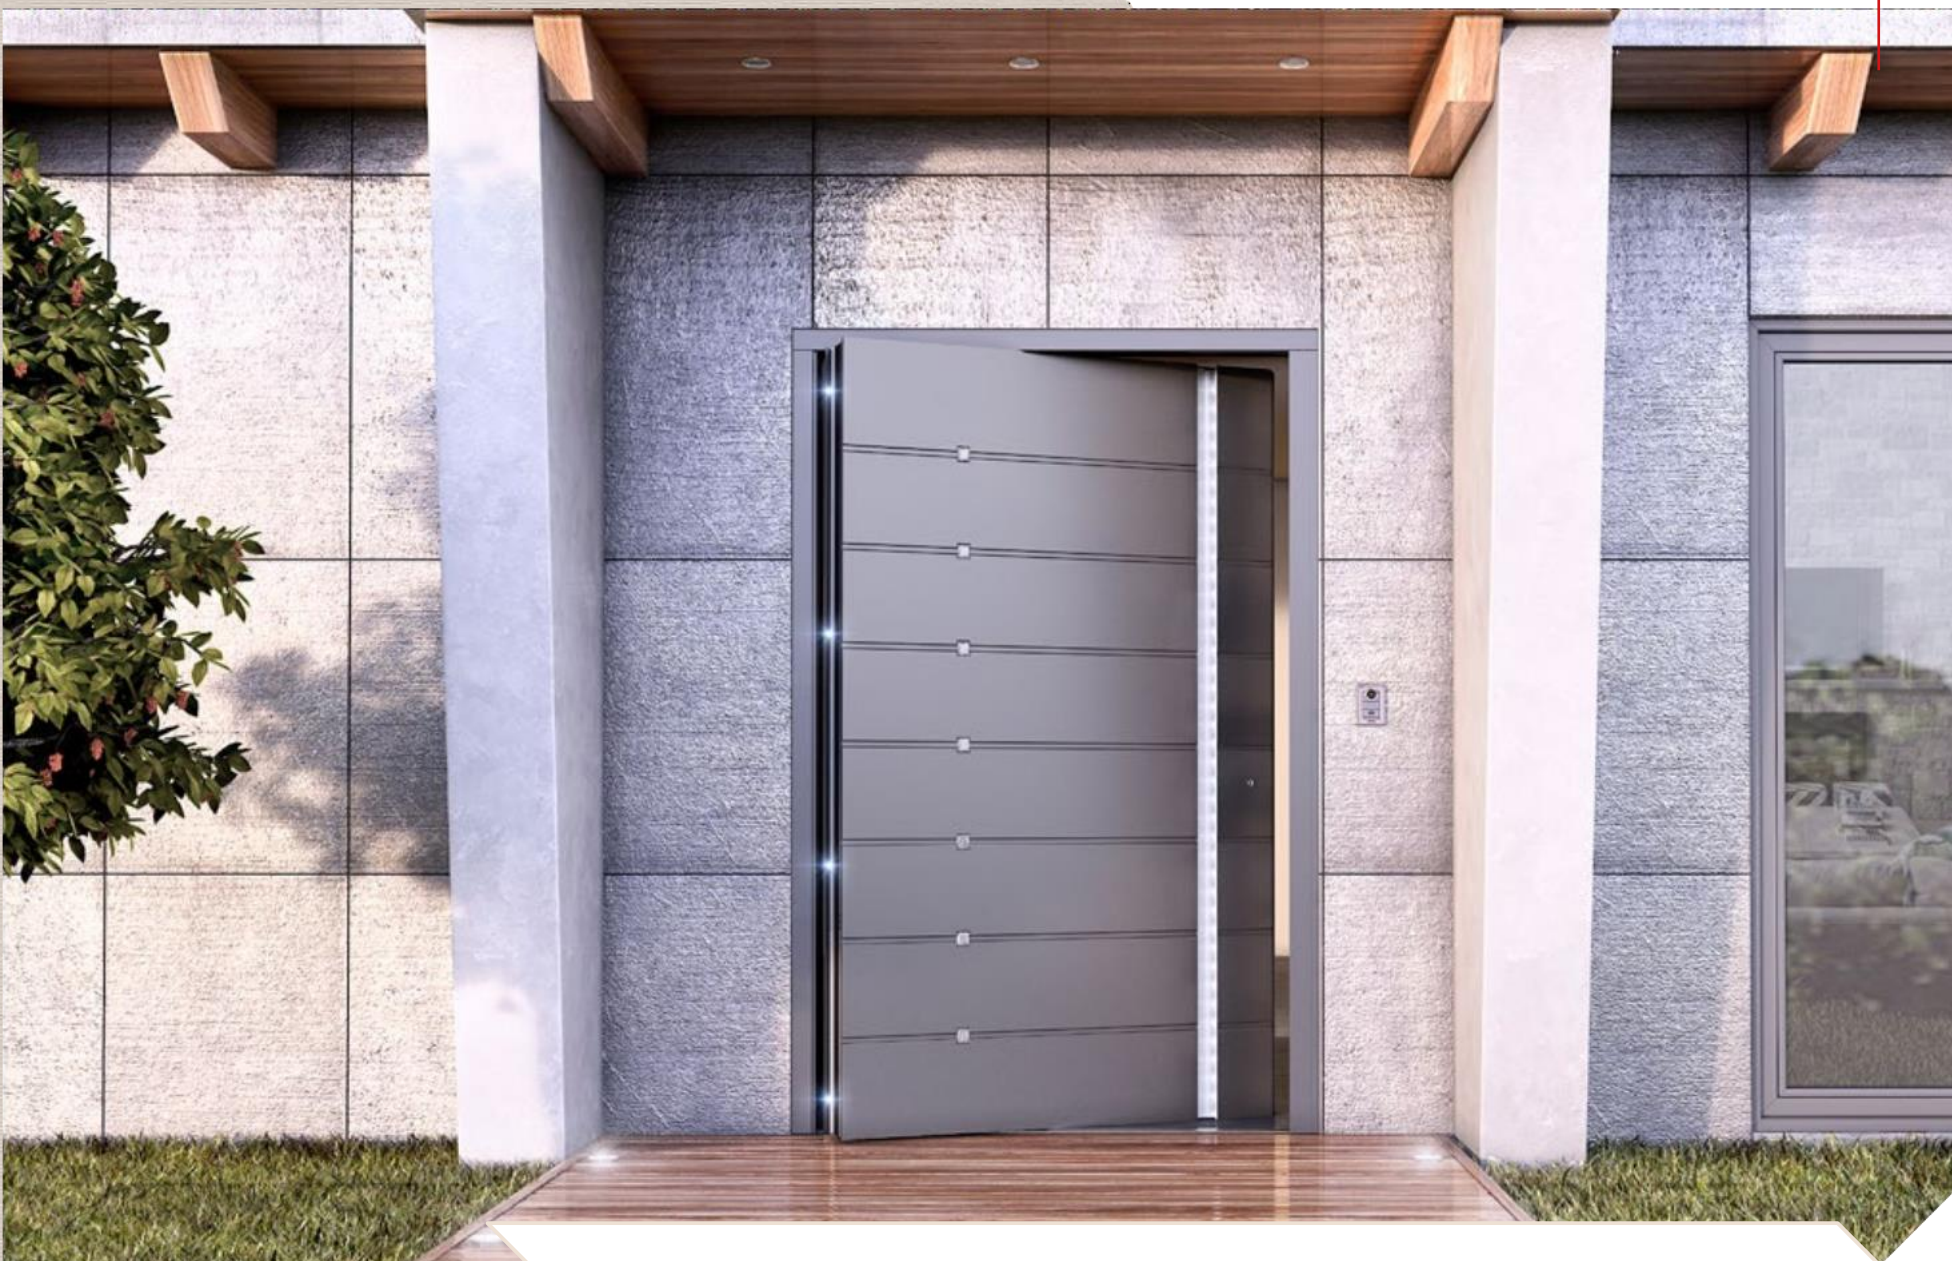

DESIGN: 1008

Horizontal lines, linear design and INOX decorations. External handle "Crypto". Extra LED spots on the Sash profile.