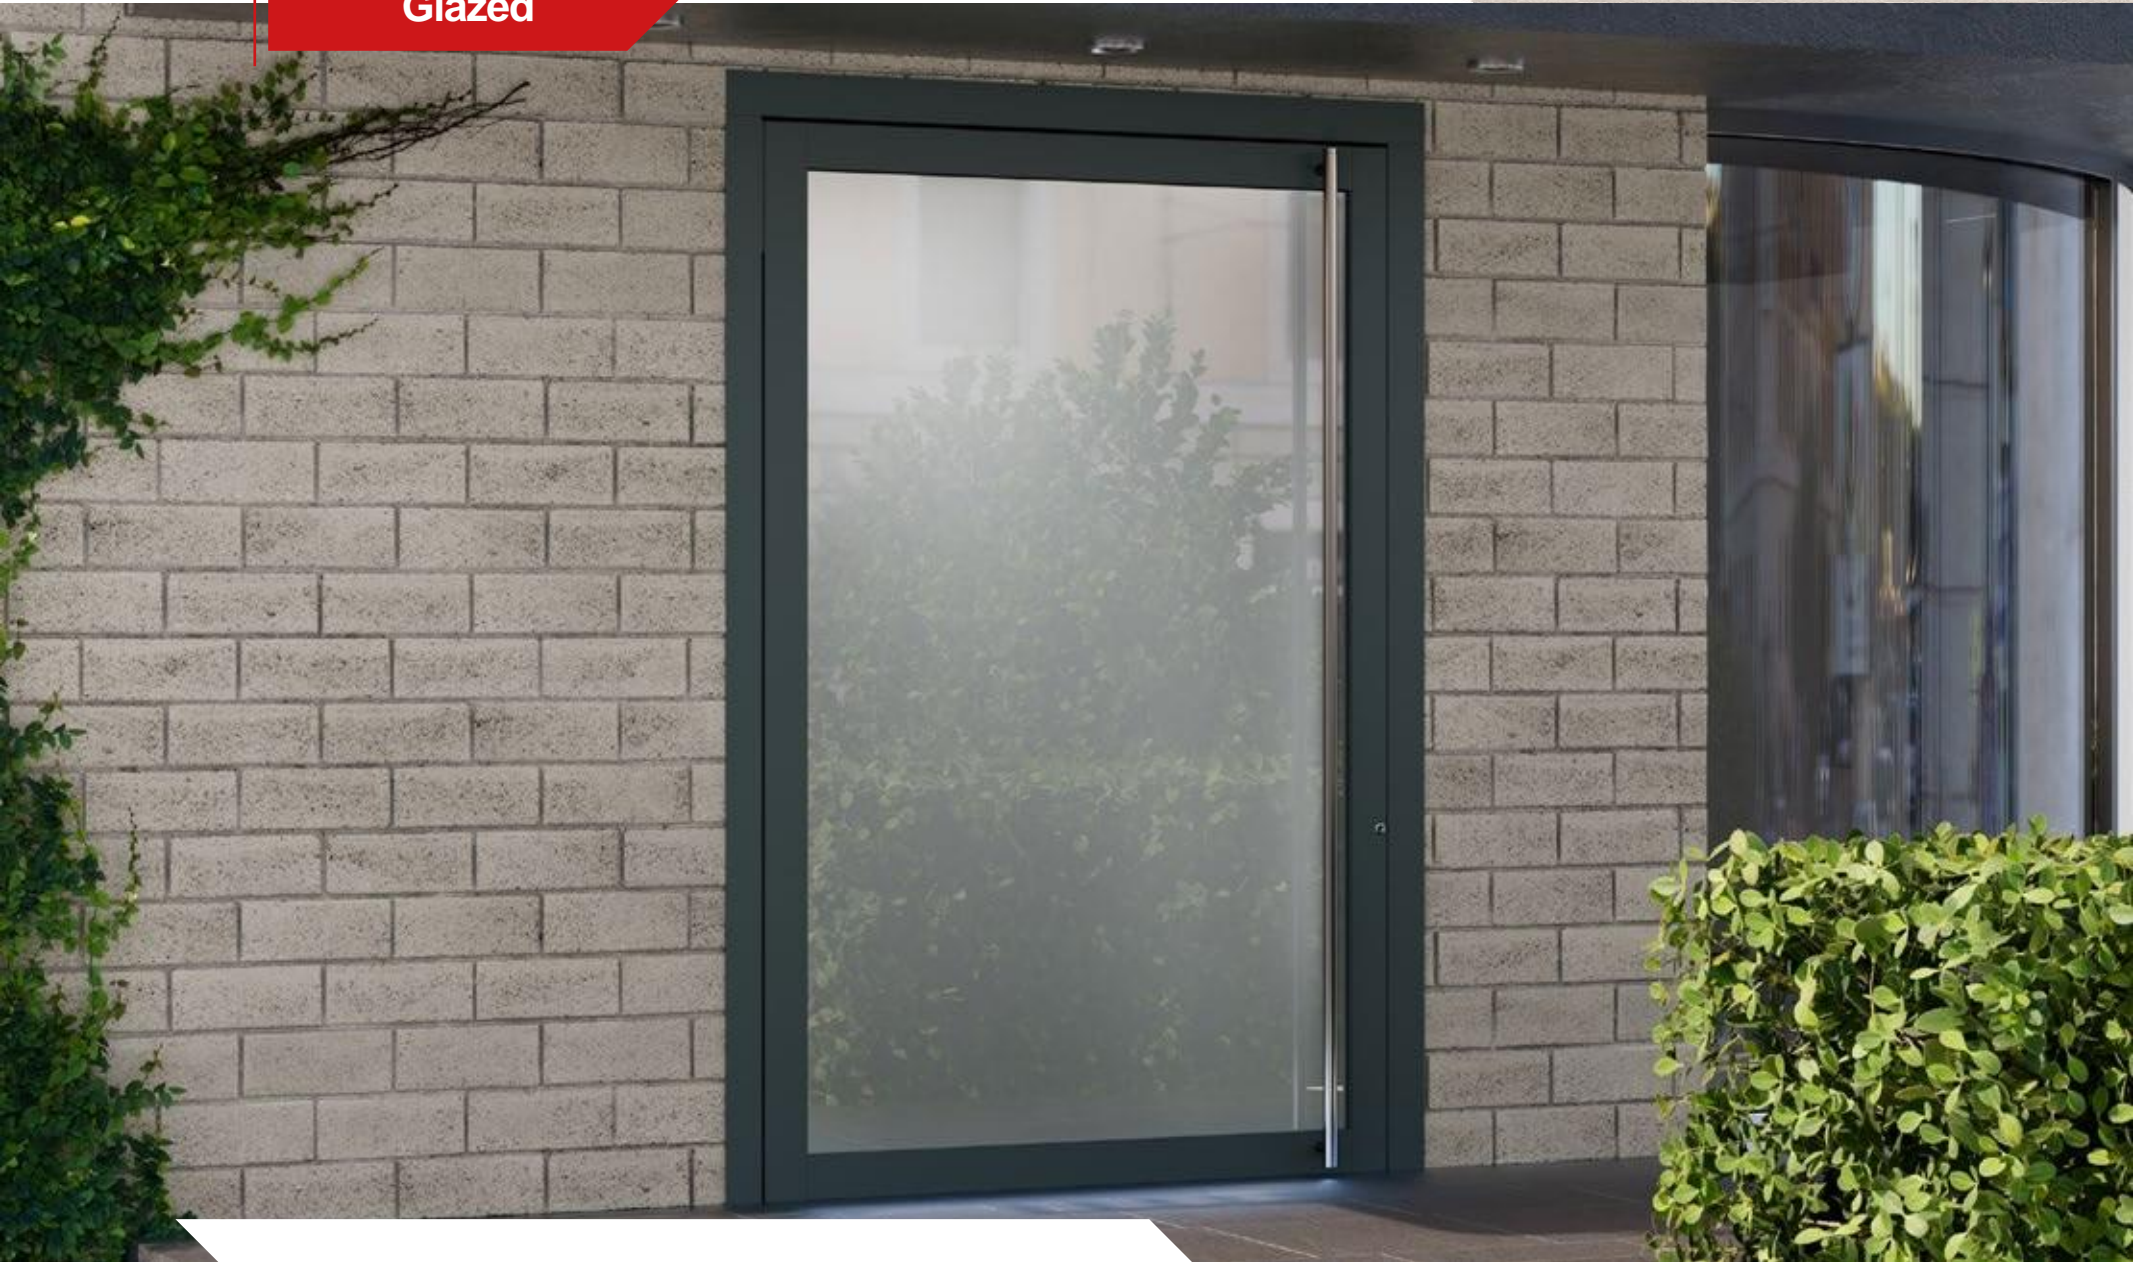

DESIGN: 1035

Glazed

Door with transparent glass and "T" shaped profile. Custom "Bar" handle.

DESIGN: 1030

Glazed

Door with sandblasted glass. Custom "Bar" handle.

GLASSES

Single Leaf - A
(Maximum 1500 X 2500 mm)