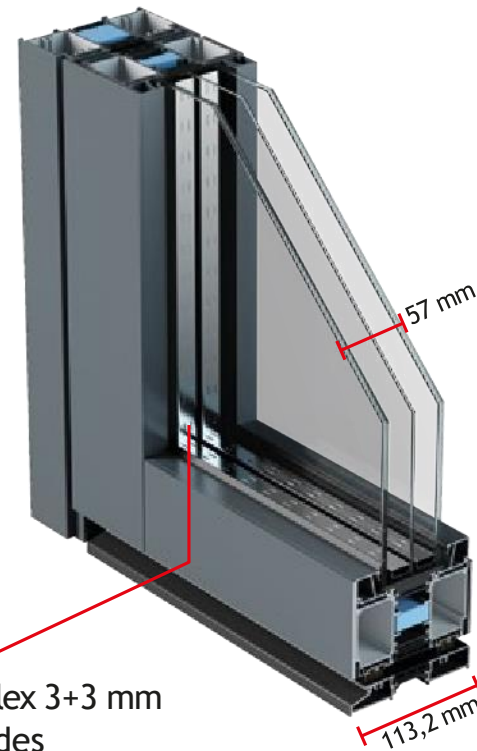

DESIGN: 1035

Glazed

Door with transparent glass and "T" shaped profile. Custom "Bar" handle.

DESIGN: 1030

Glazed

Door with sandblasted glass. Custom "Bar" handle.

GLASSES

Single Leaf - A
(Maximum 1500 X 2500 mm)

Single Leaf - B

Double Leaf

With Sidelights - A

With Sidelights - B

With Top and Sidelights - A

With Top and Sidelights - B

Technical Data

Minimum Dimensions

Width: 1400 mm

Height: 2000 mm

Maximum Dimensions

Width: 2000 mm - Height: 2500 mm

Width: 1600 mm - Height: 3000 mm

Glass
Triple, Triplex 3+3 mm
on both sides

SUPERIOR PIVOT DIMENSIONS ■

Small
140 X 250 cm

Standard Max
up to : 200 X 300 cm

eXtra Large
up to : 160 X 400 cm

■ ΕΞΩΤΕΡΙΚΑ ΧΕΡΟΥΛΙΑ / EXTERNAL HANDLES

Black

Inox

BAR

Black

Inox