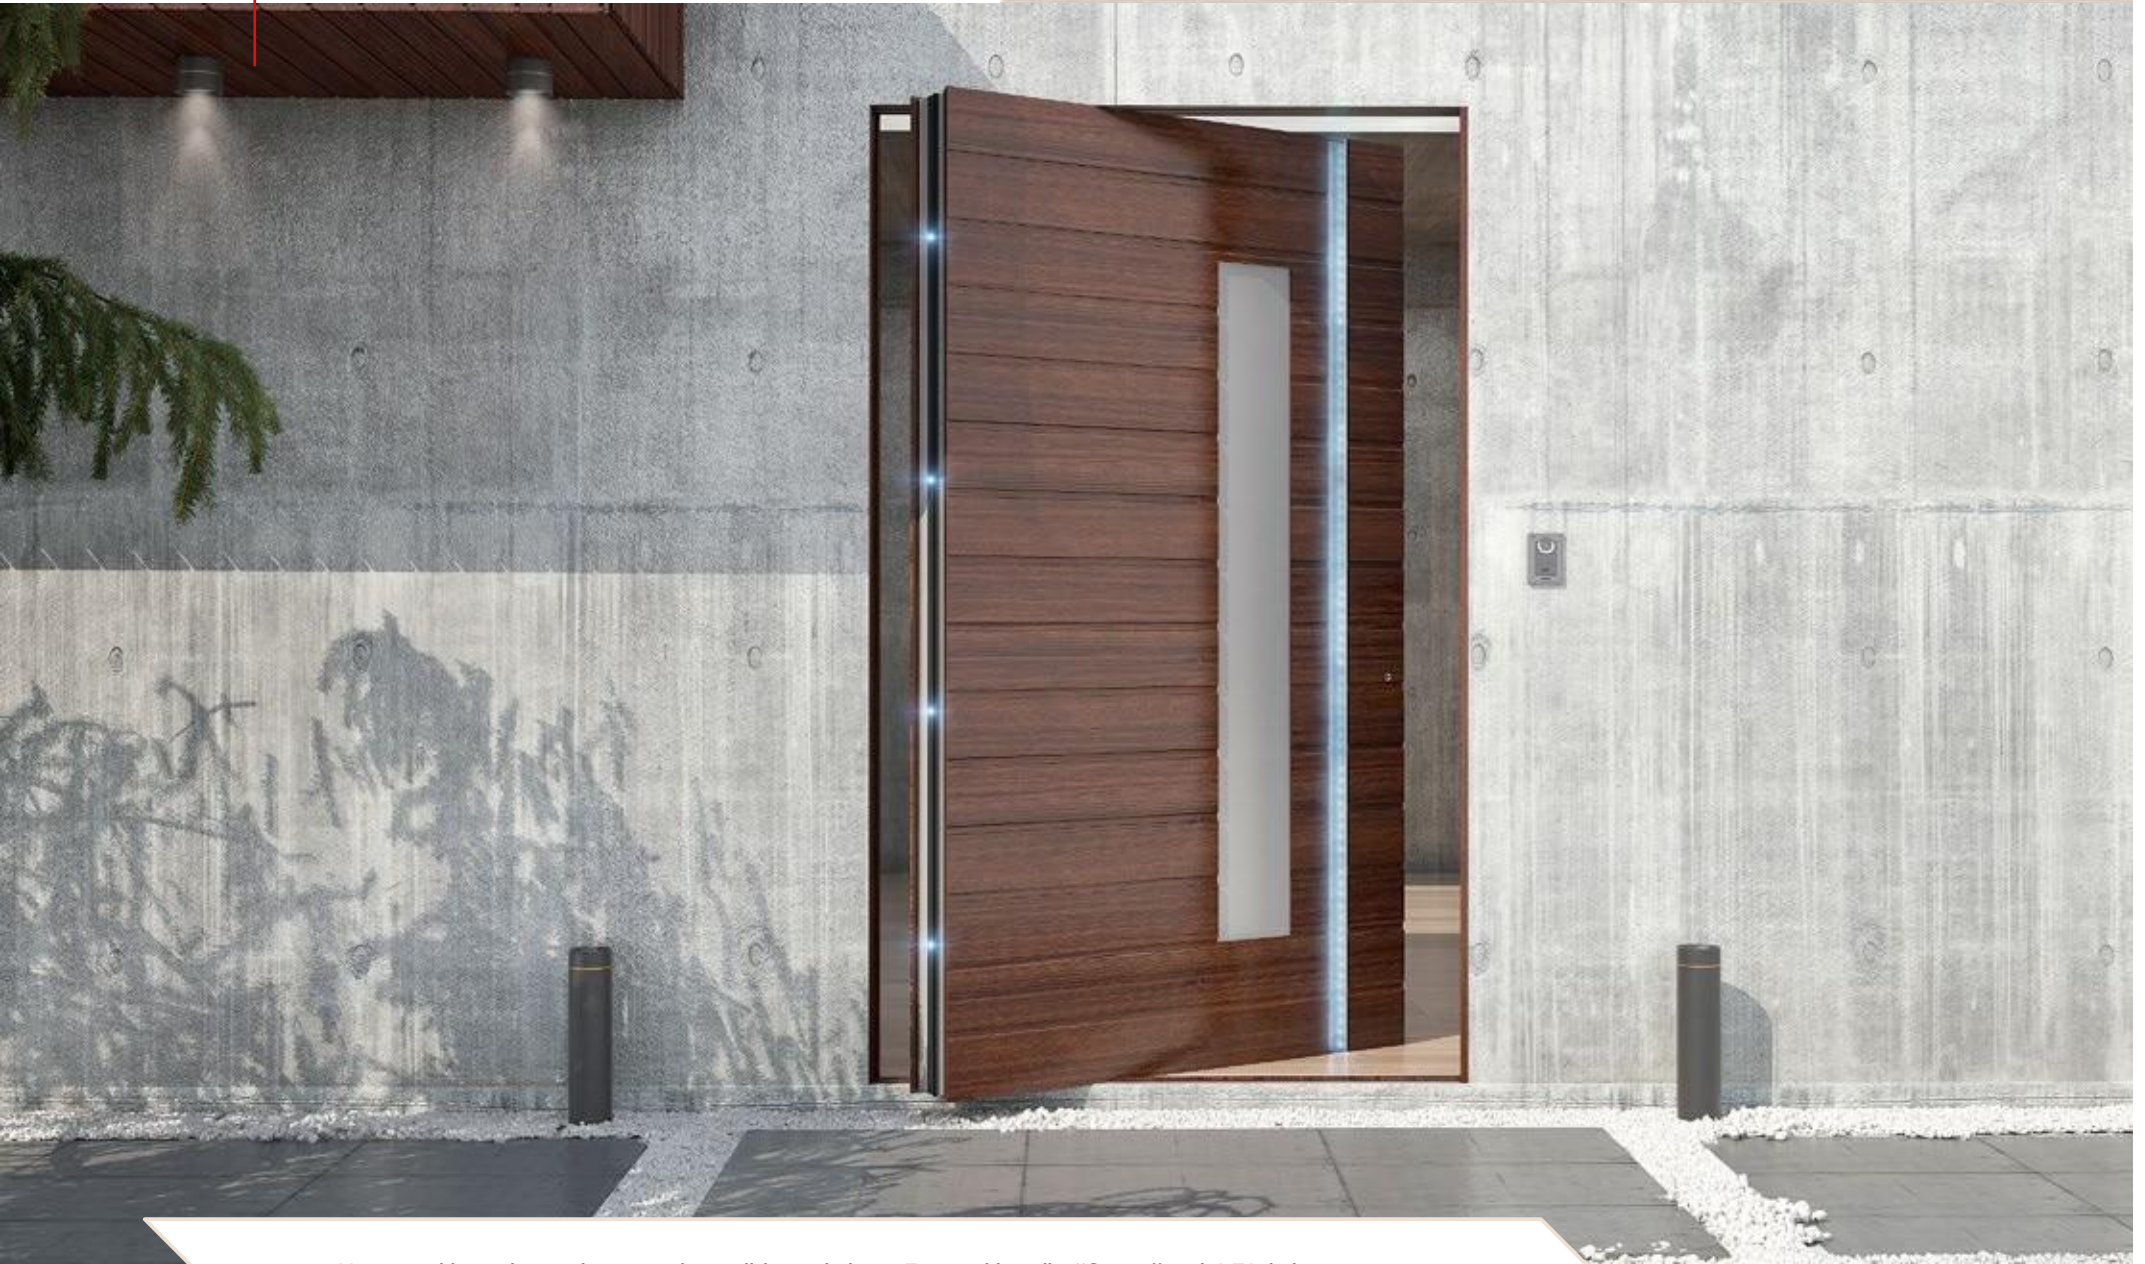

DESIGN: 1005

Horizontal lines, linear design with sandblasted glass. External handle “Crypto” with LED lighting. Extra LED spots on the Sash profile.