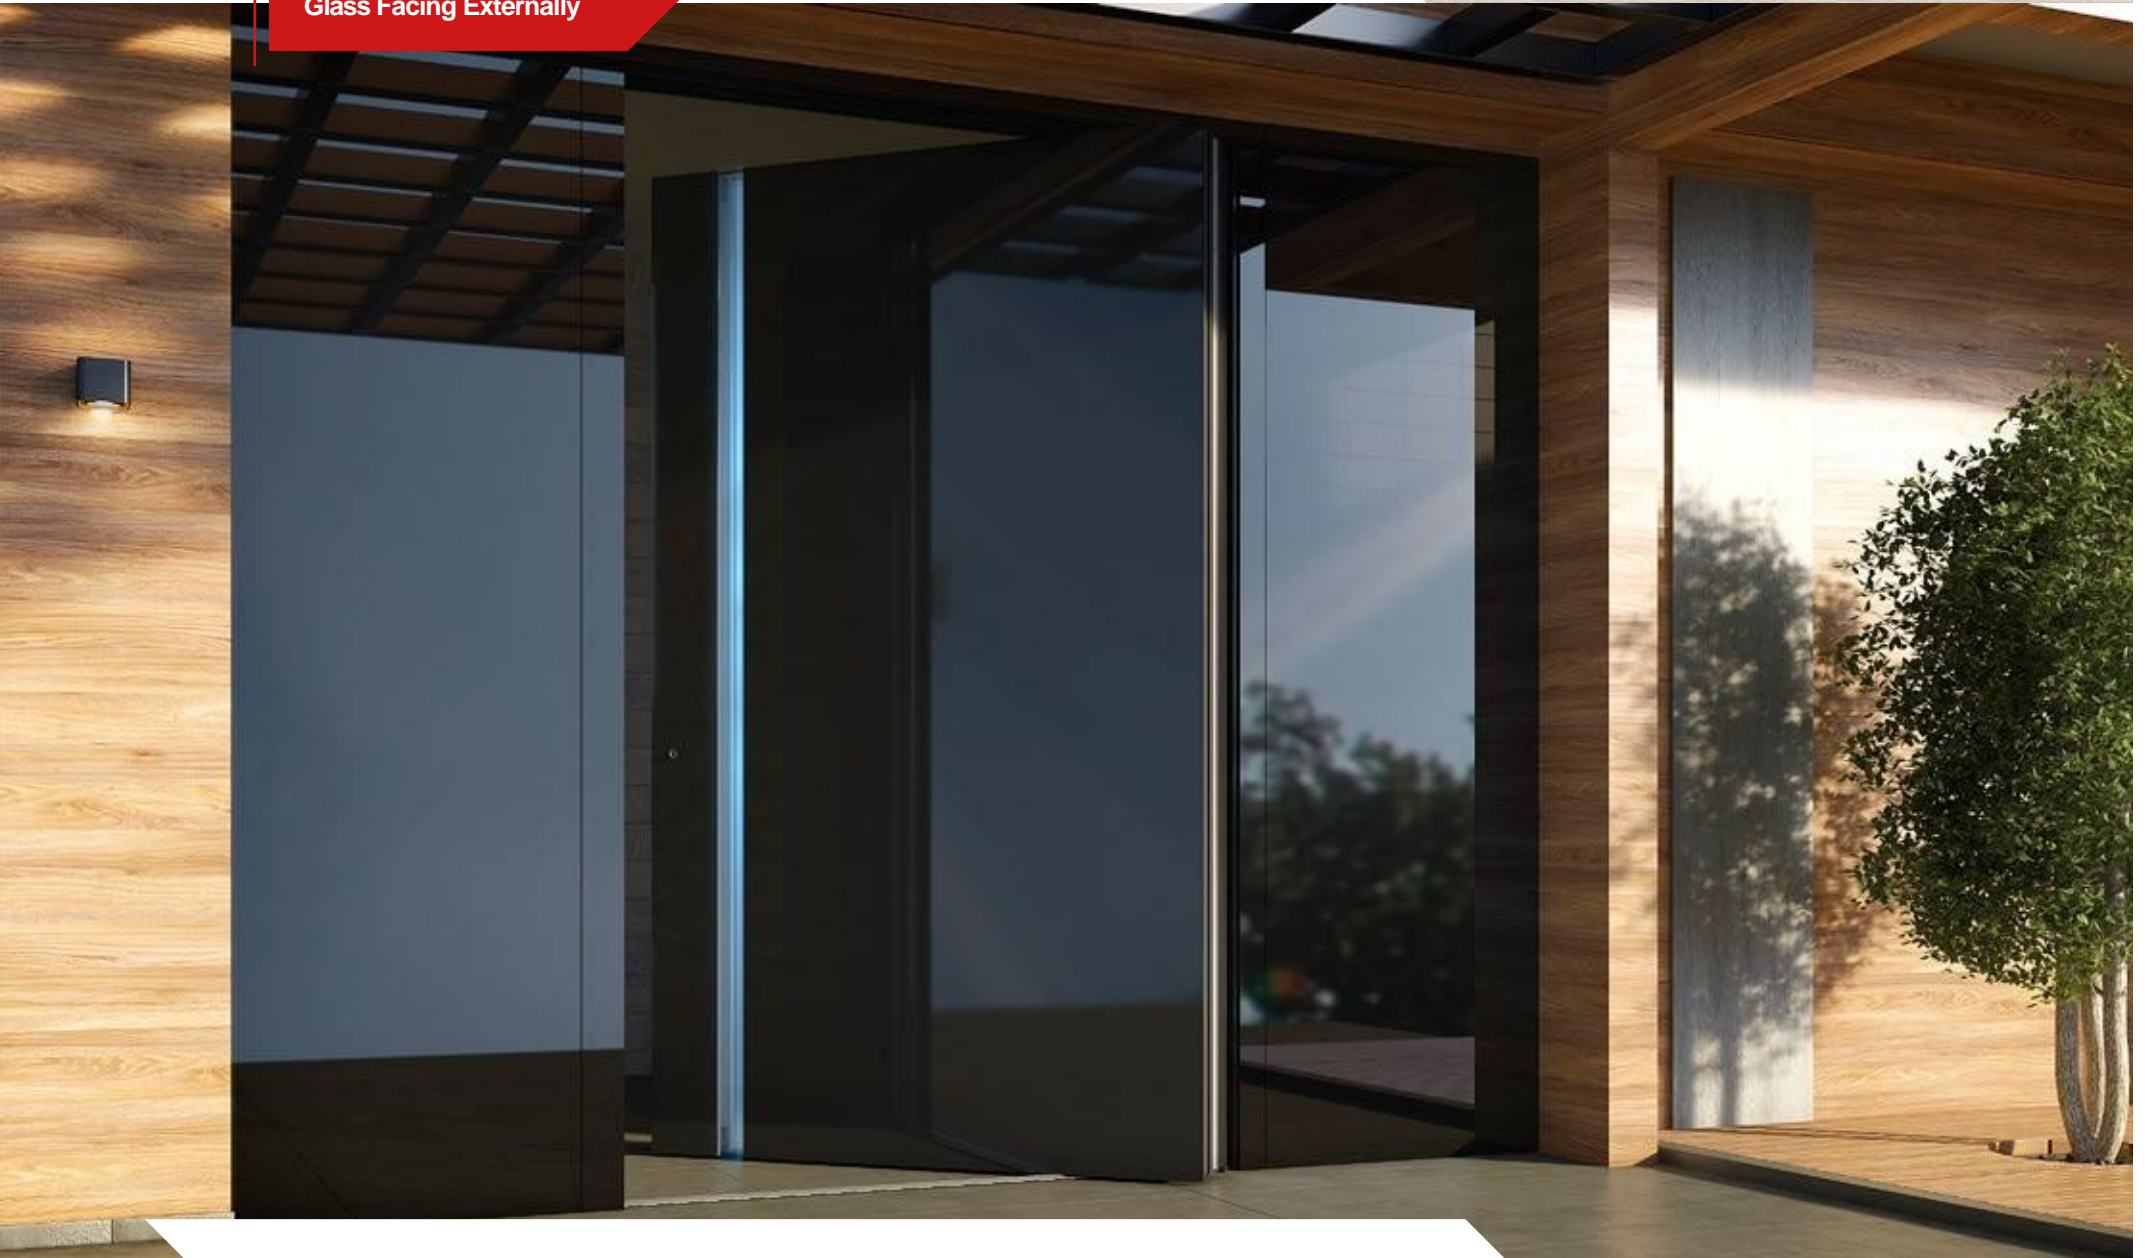

Flat glass surface, Black color. Two sidelights with glass. External handle "Crypto".
Internal design 1003.

DESIGN: 1020

Glass Facing Externally

Flat glass surface, Black color. Two side panels with black glass.
External handle "Crypto". Internal design 1003.