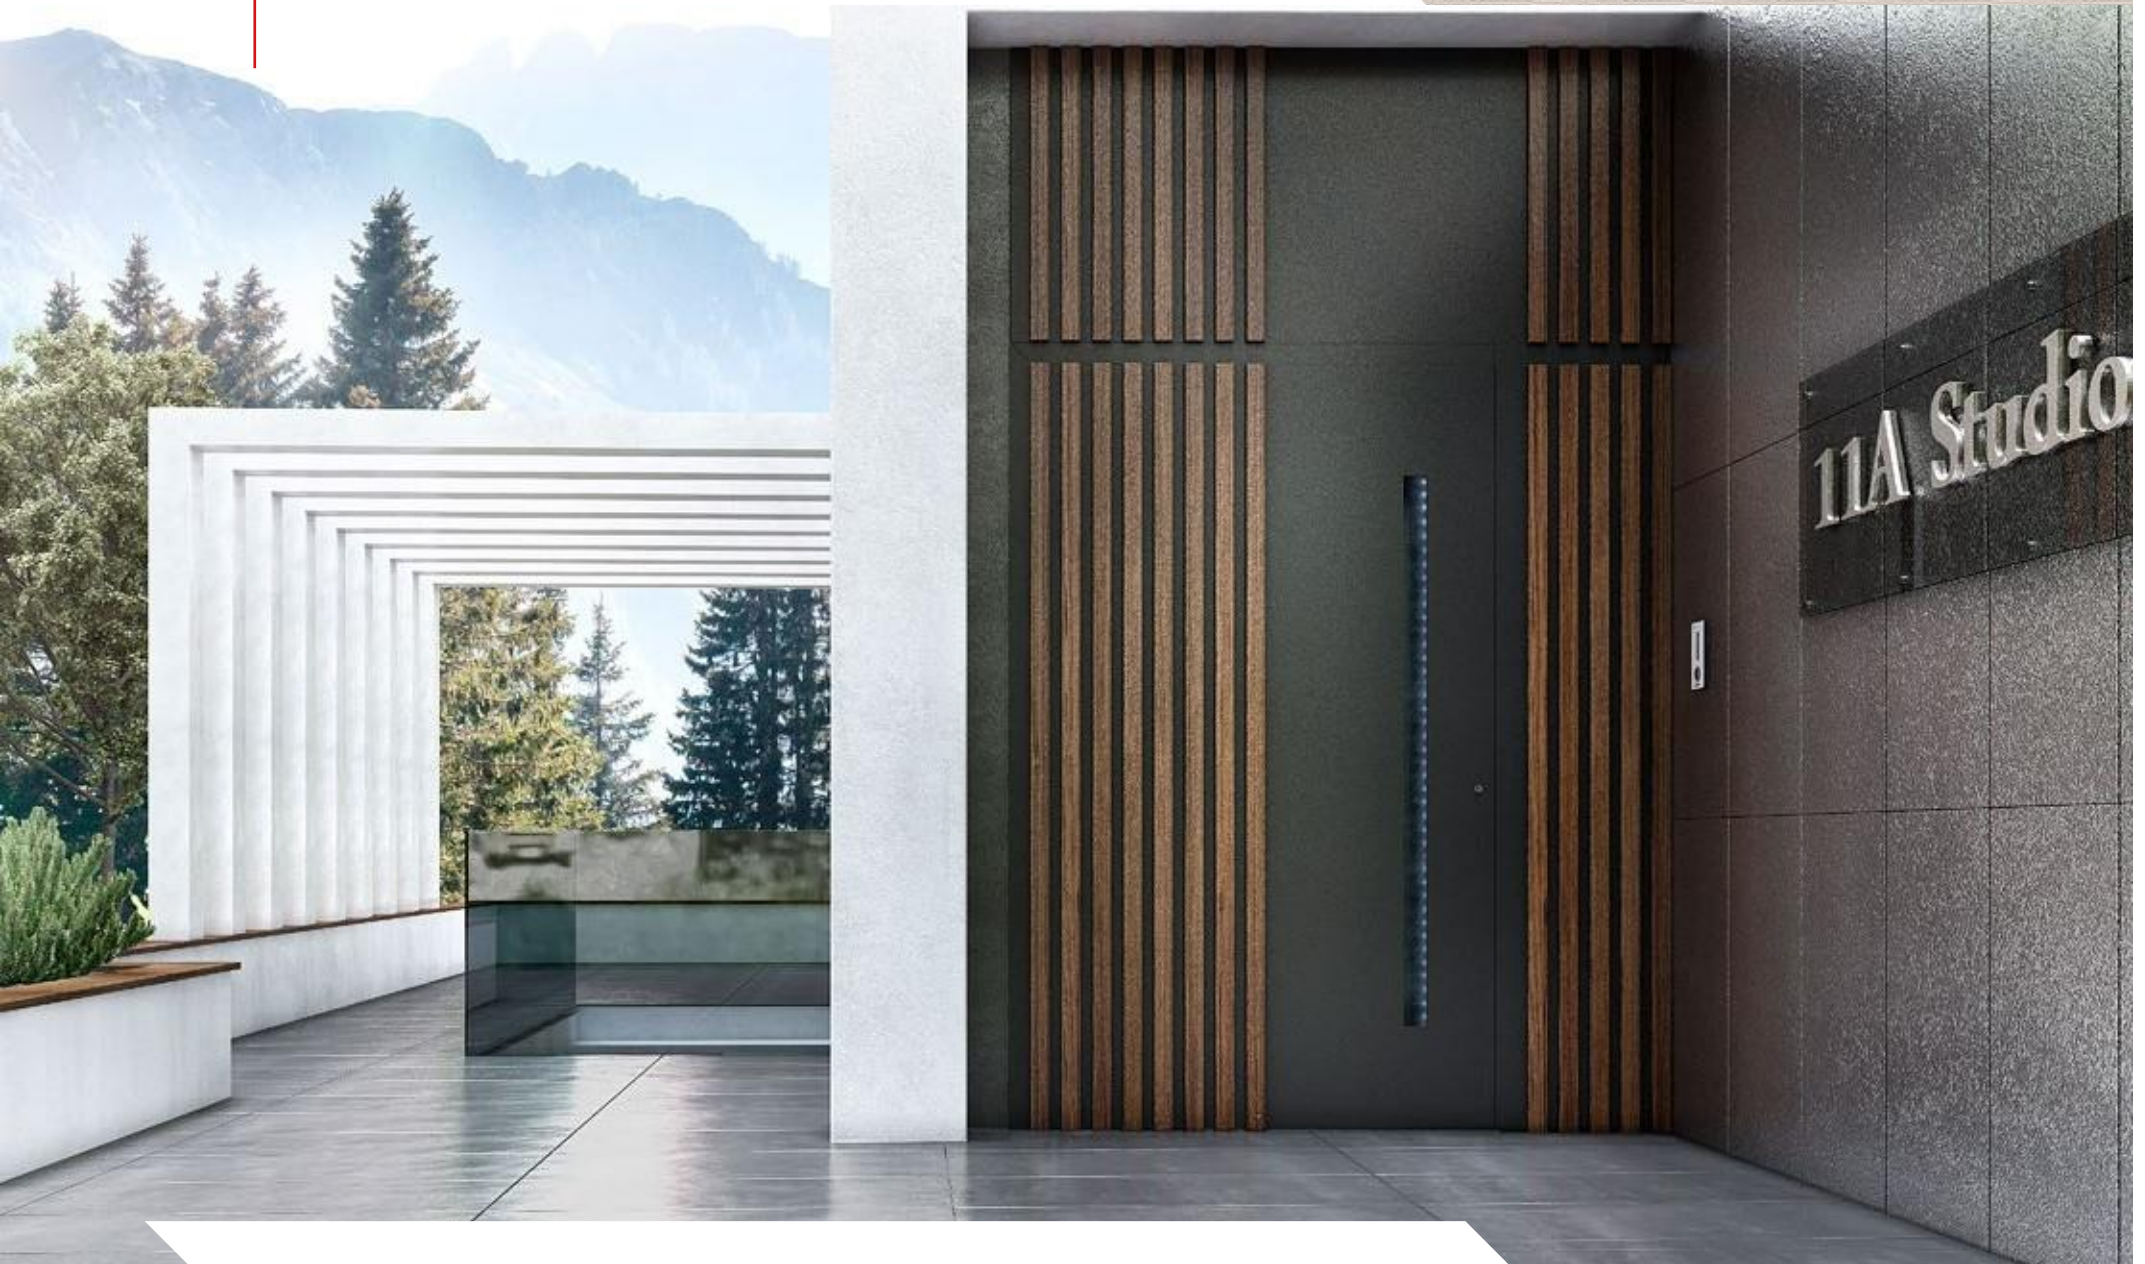

DESIGN: 1002

Exclusive design with wood color painted bars, sidelight and skylight. External handle "Crypto" with LED lighting.