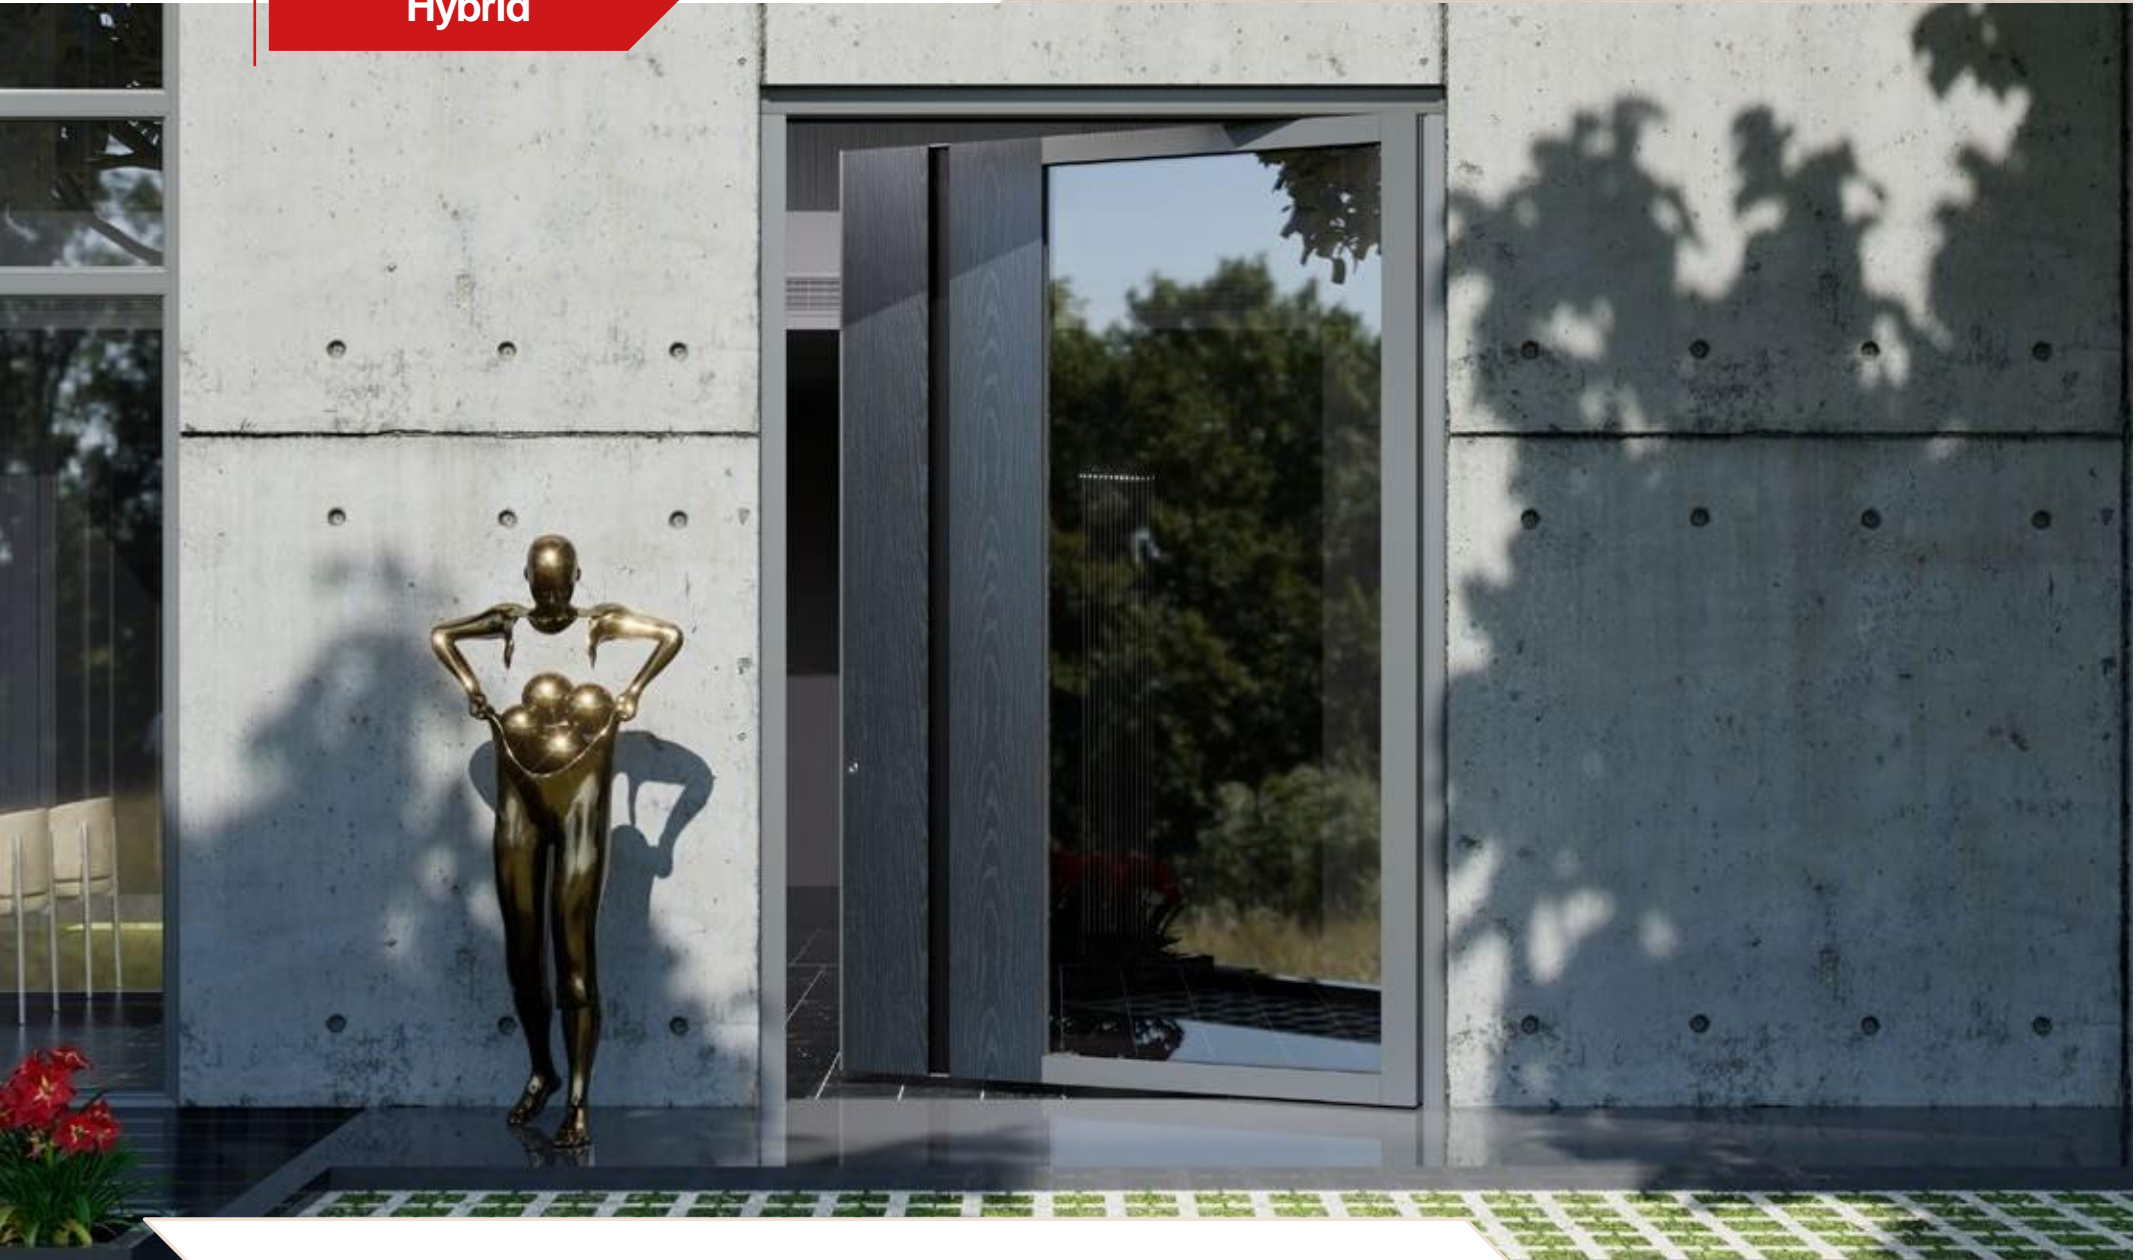

Design painted in "Carbon" color. External handle "Crypto" and sandblasted glass

DESIGN: 1025

Hybrid

Design painted in "Black Wood" color. External handle "Crypto", transparent glass.

DESIGN: 1020

Glass Facing Externally