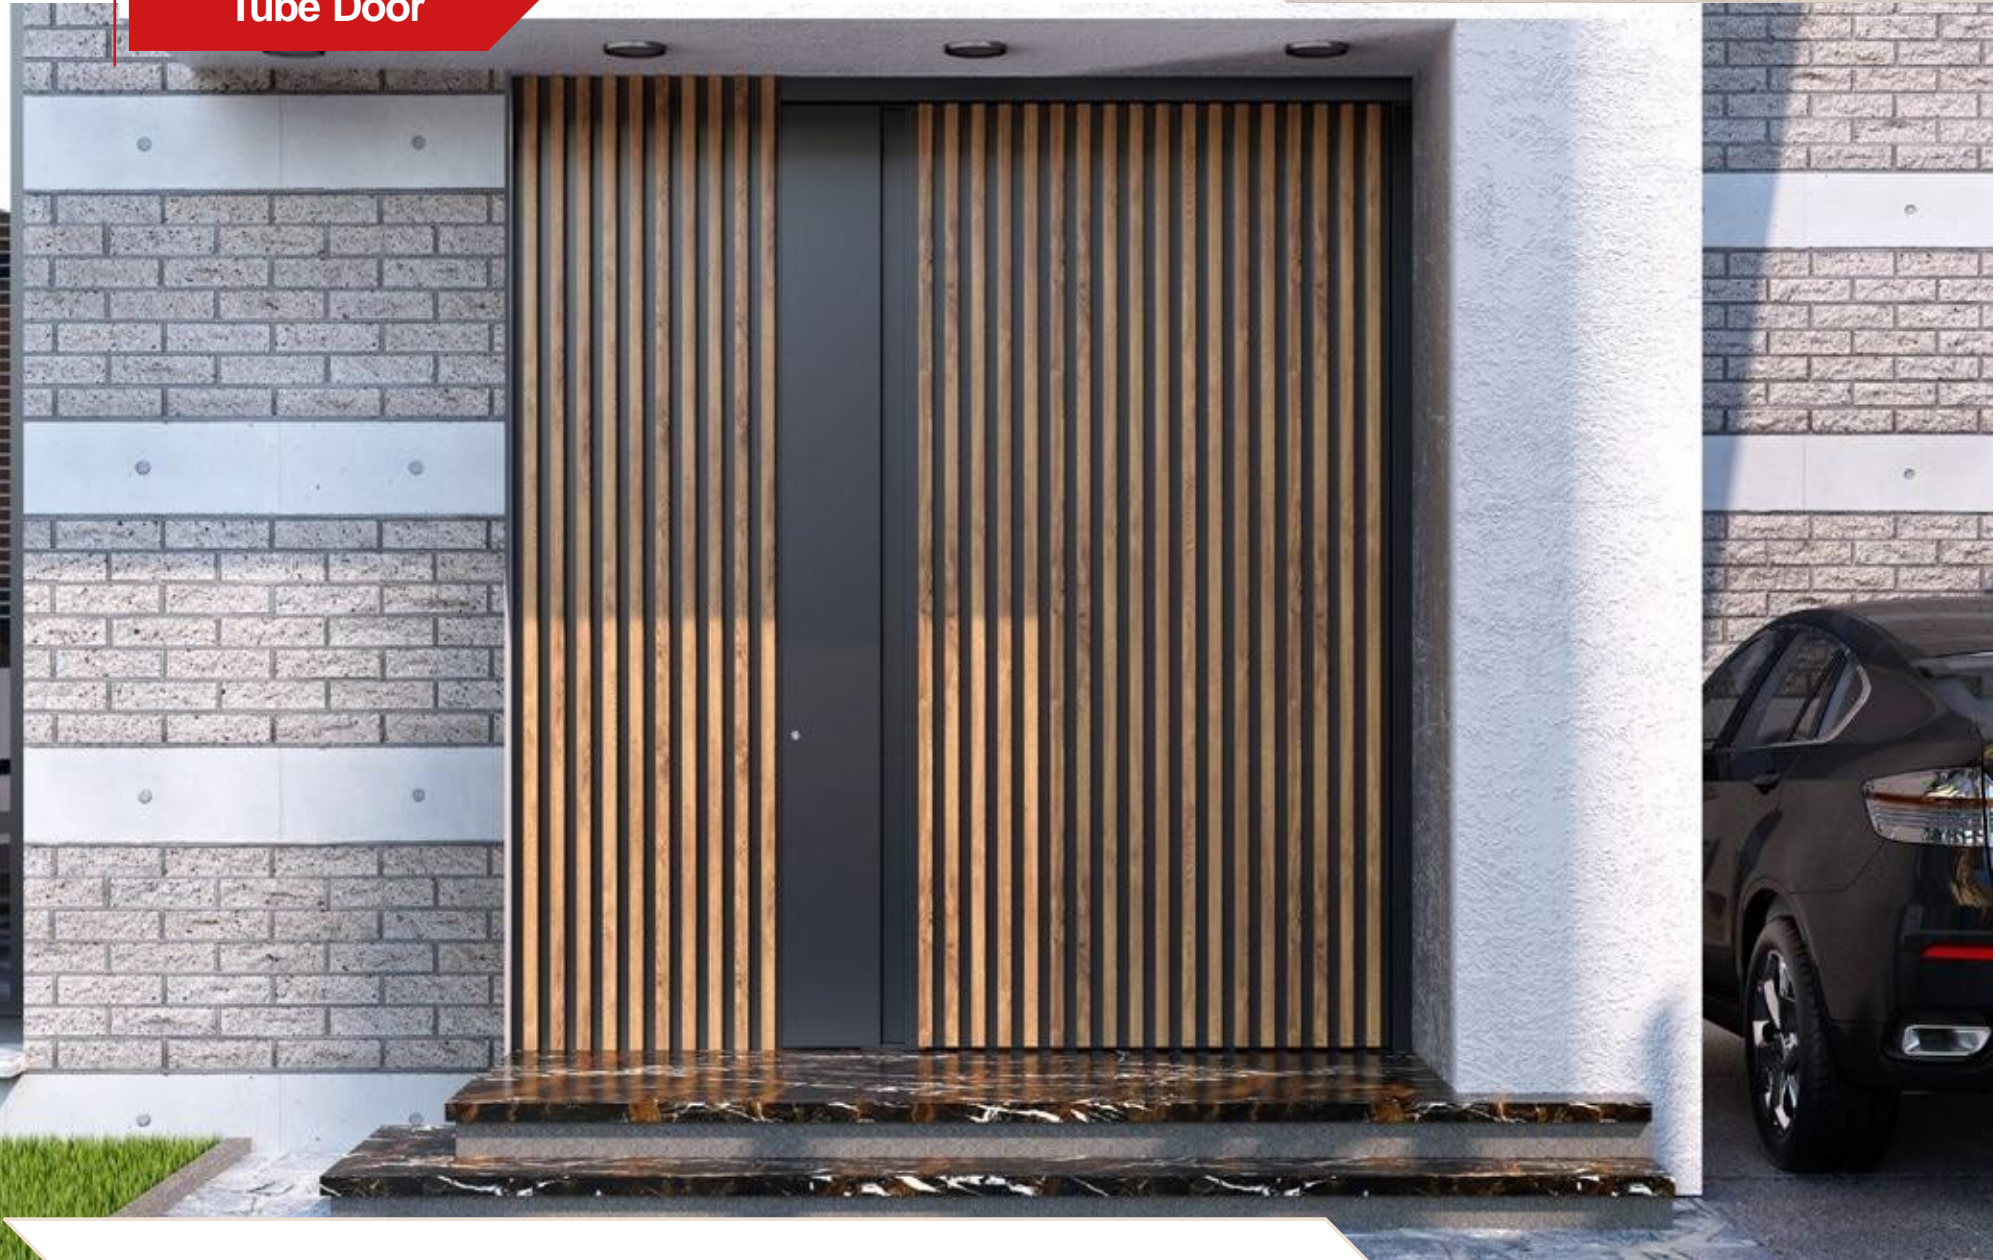

DESIGN: 1023

Tube Door

Exclusive design with wood color painted decorative bars. External handle "Crypto".