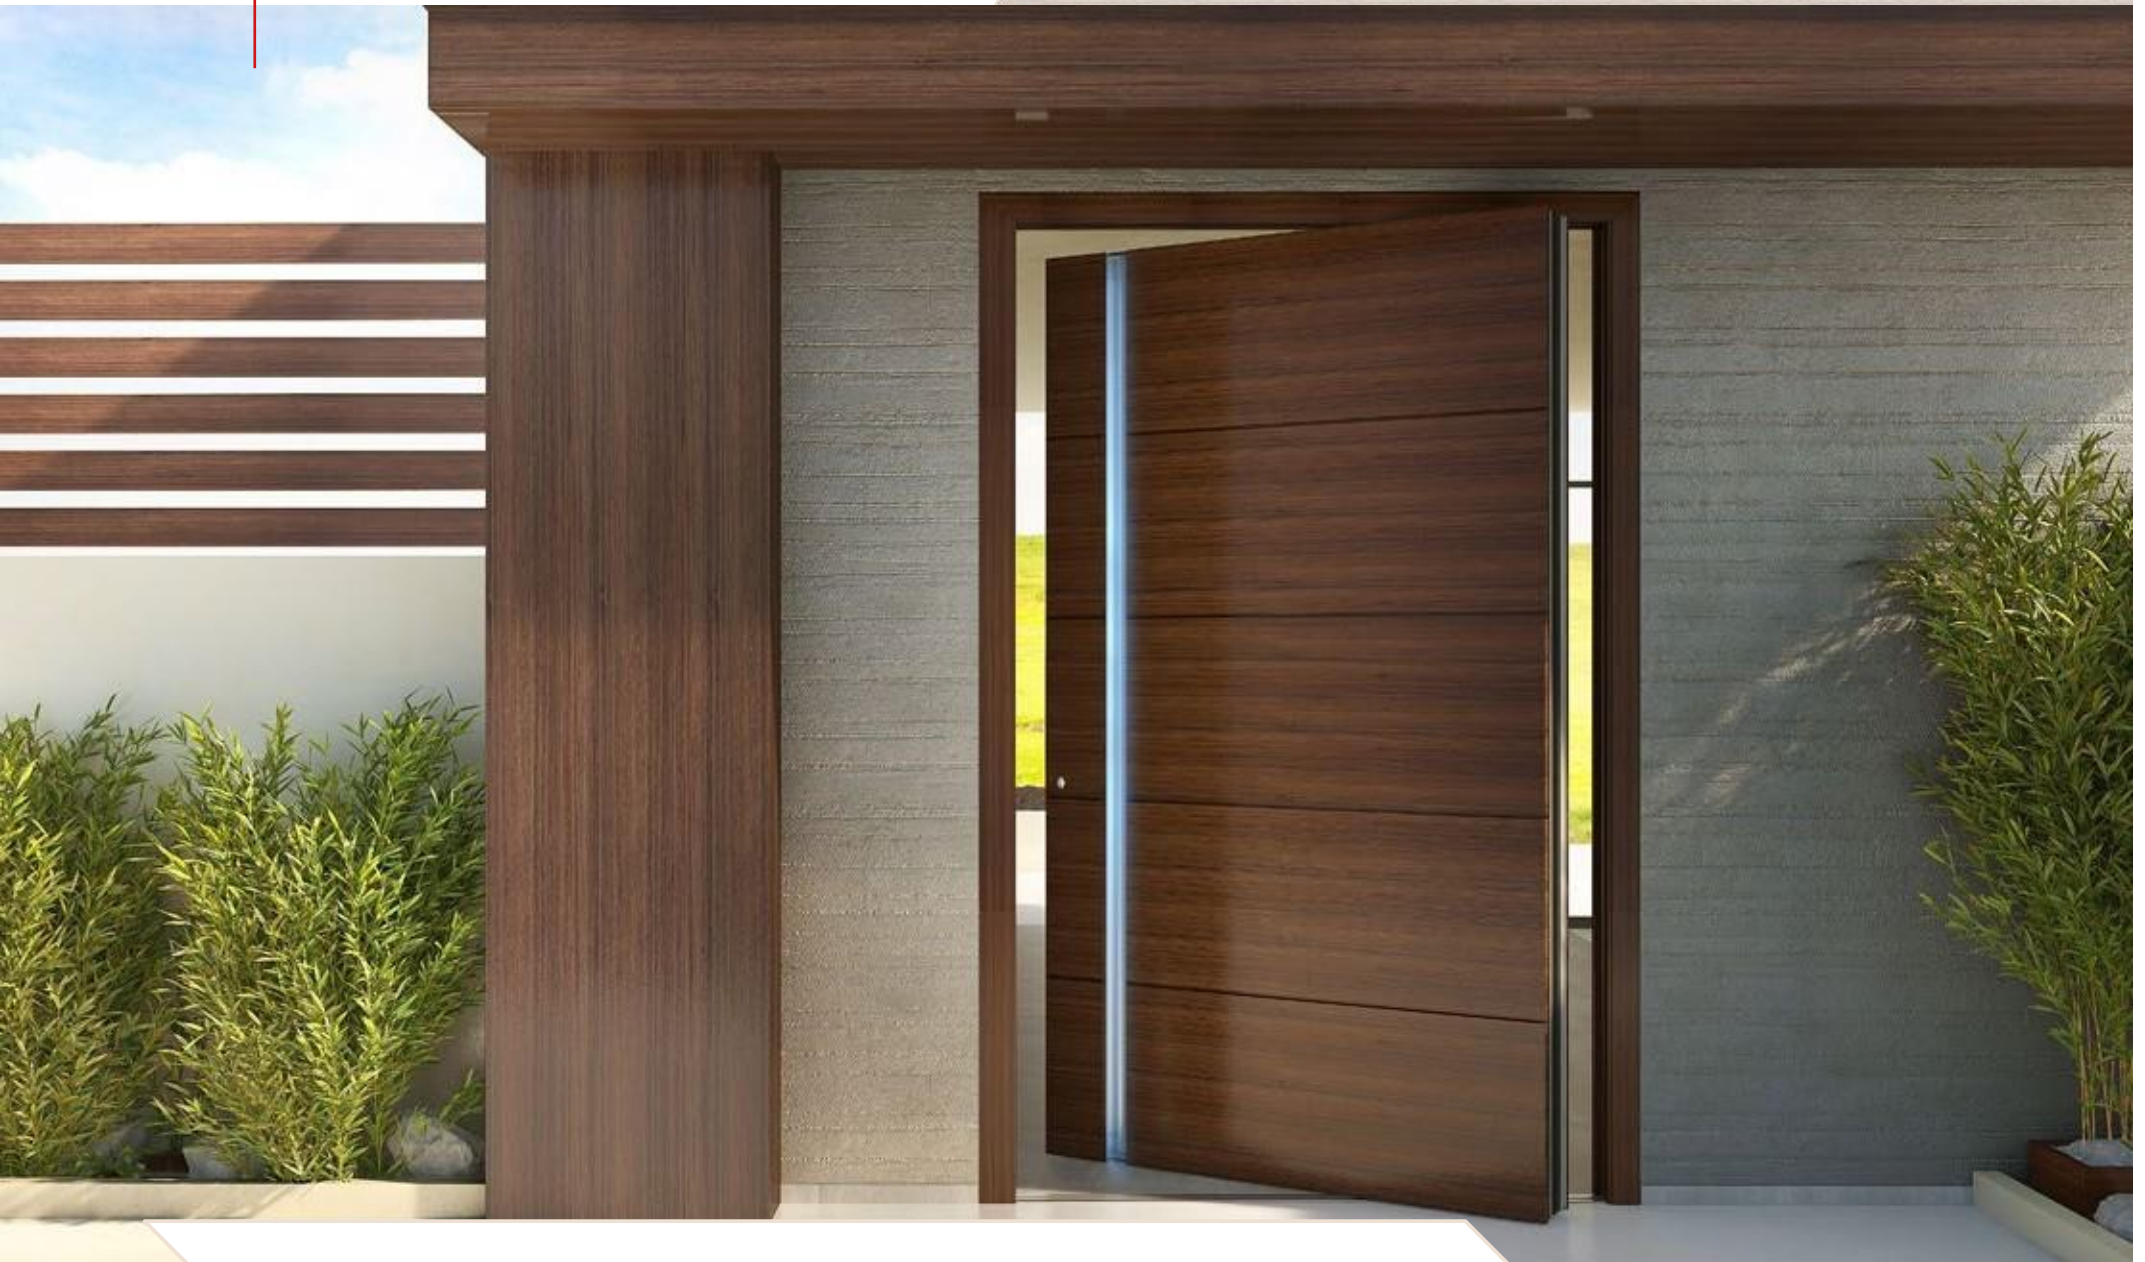

DESIGN: 1003

Four horizontal lines, linear design. External handle "Crypto" with LED lighting.