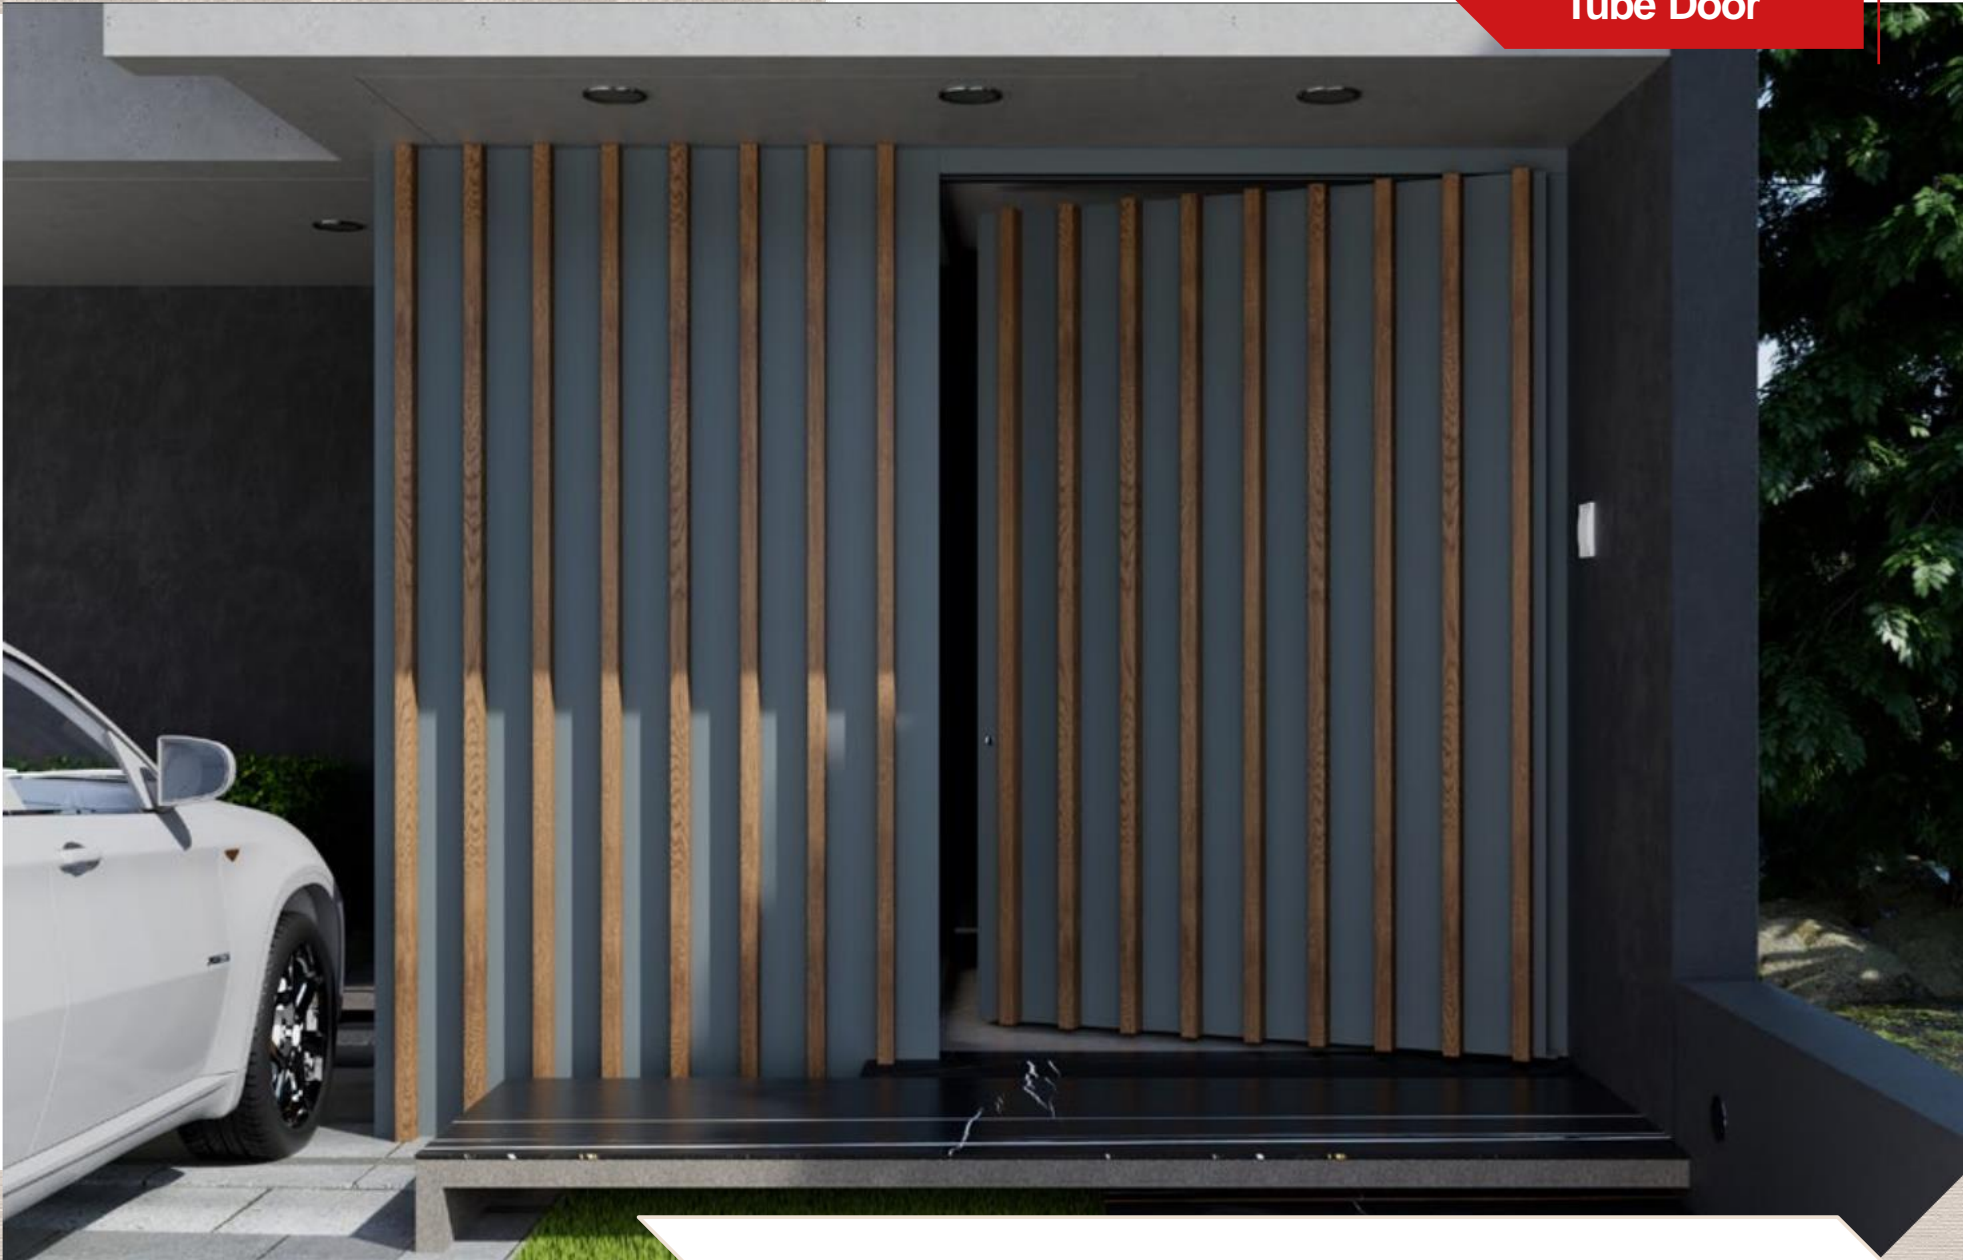

DESIGN: 1022

Tube Door

Exclusive design with wood color painted decorative bars.