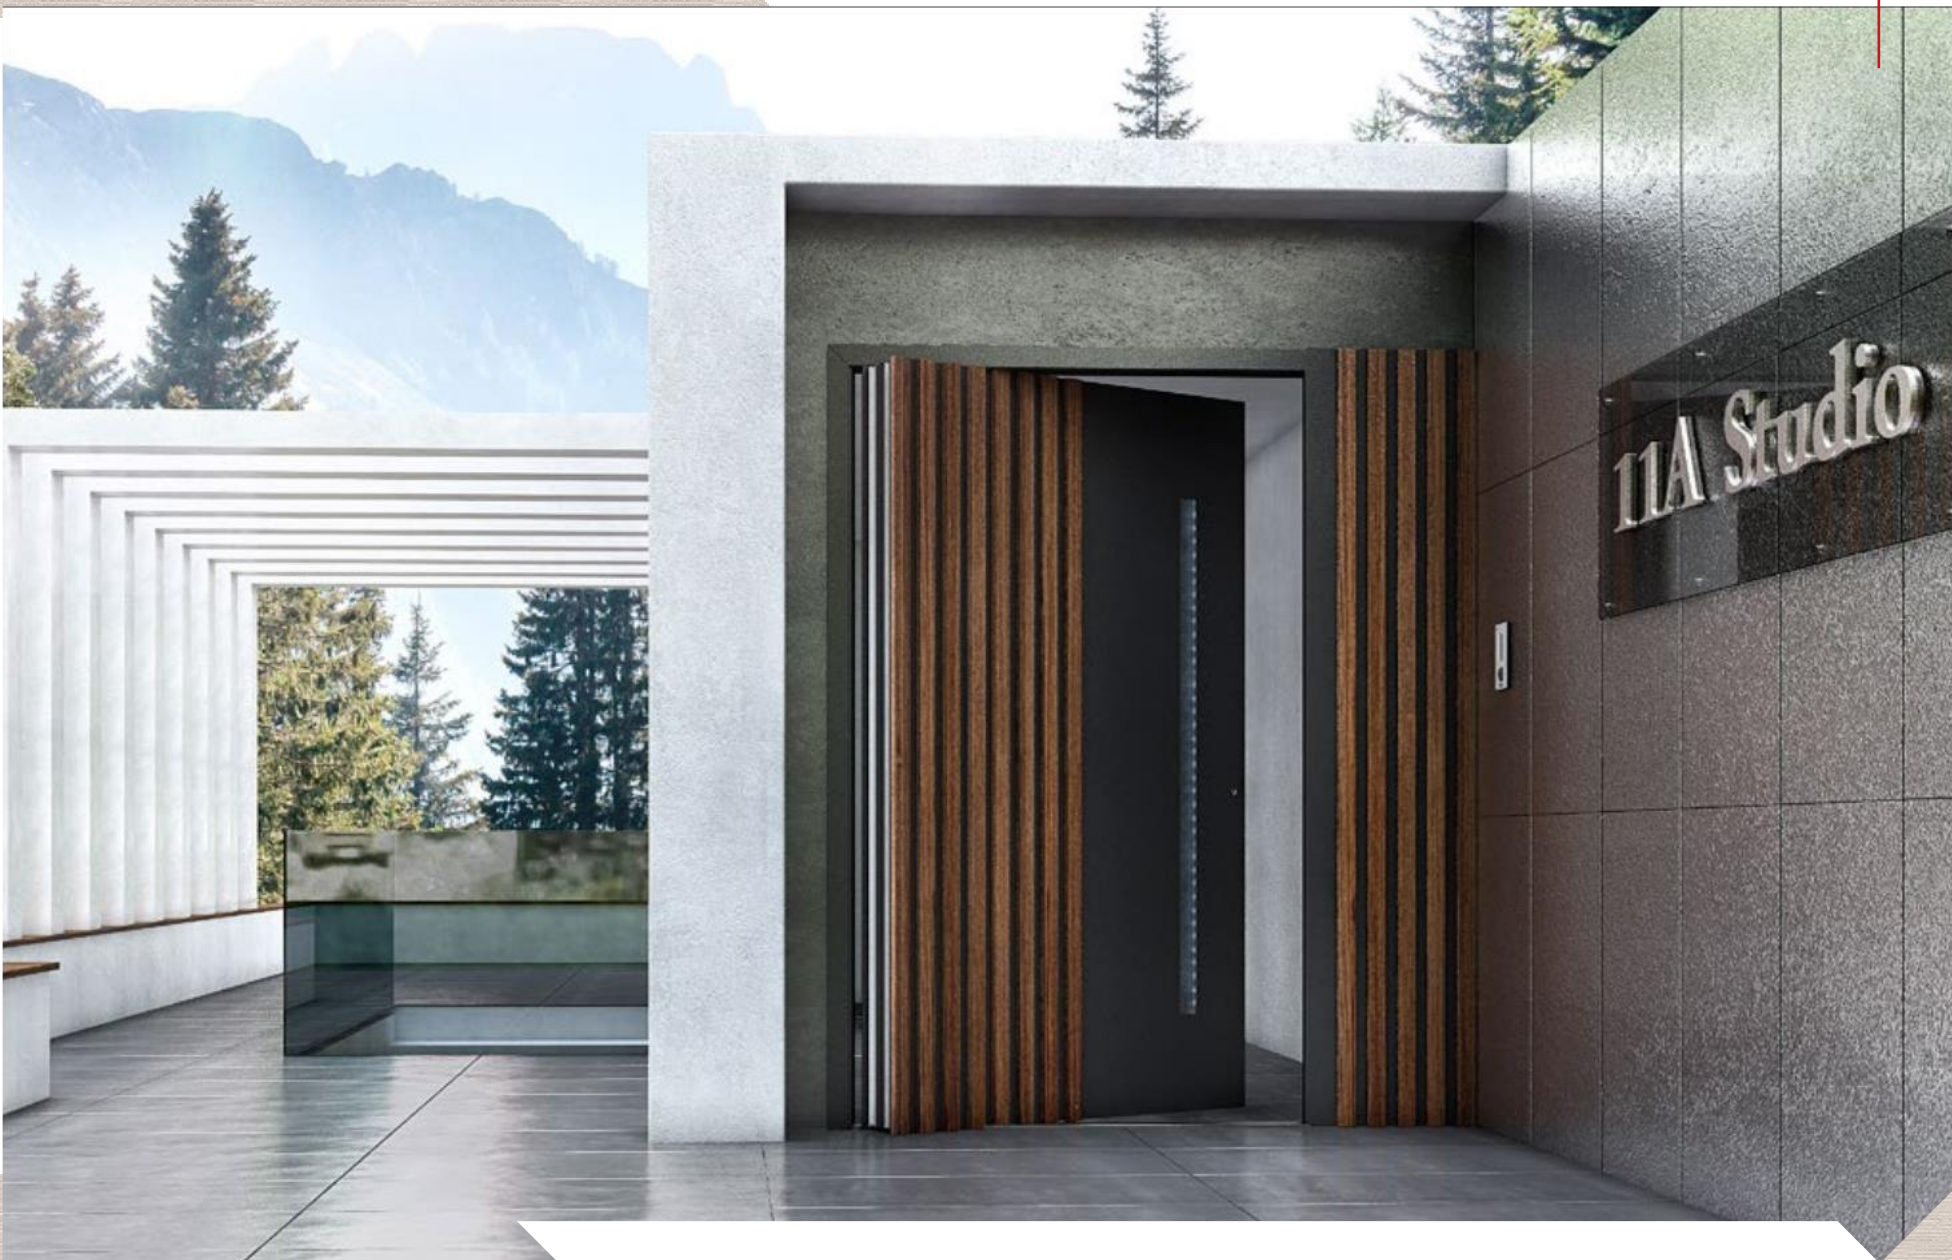

DESIGN: 1002

Exclusive design with wood color painted bars and sidelight. External handle "Crypto" with LED lighting.