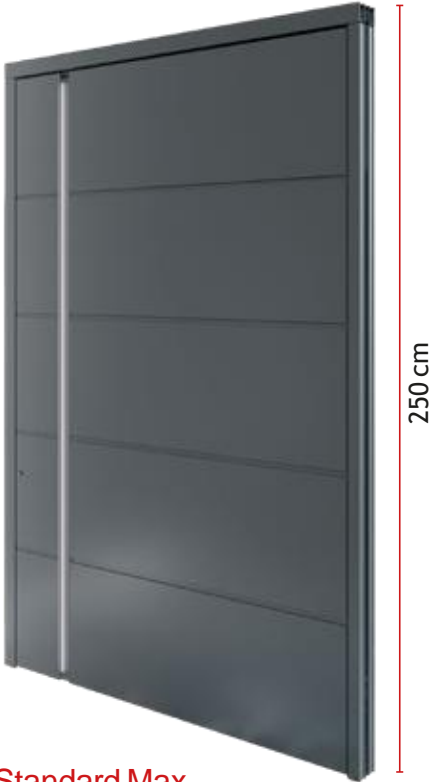

Width: 1400 mm

Height: 2000 mm

Maximum Dimensions

Width: 2000 mm - Height: 2500 mm

Width: 1600 mm - Height: 3000 mm

Glass
Triple, Triplex 3+3 mm
on both sides

SUPERIOR PIVOT DIMENSIONS ■

Small
140 X 250 cm

Standard Max
up to : 200 X 300 cm

eXtra Large
up to : 160 X 400 cm

■ ΕΞΩΤΕΡΙΚΑ ΧΕΡΟΥΛΙΑ / EXTERNAL HANDLES

Black

Inox

BAR

Black

Inox