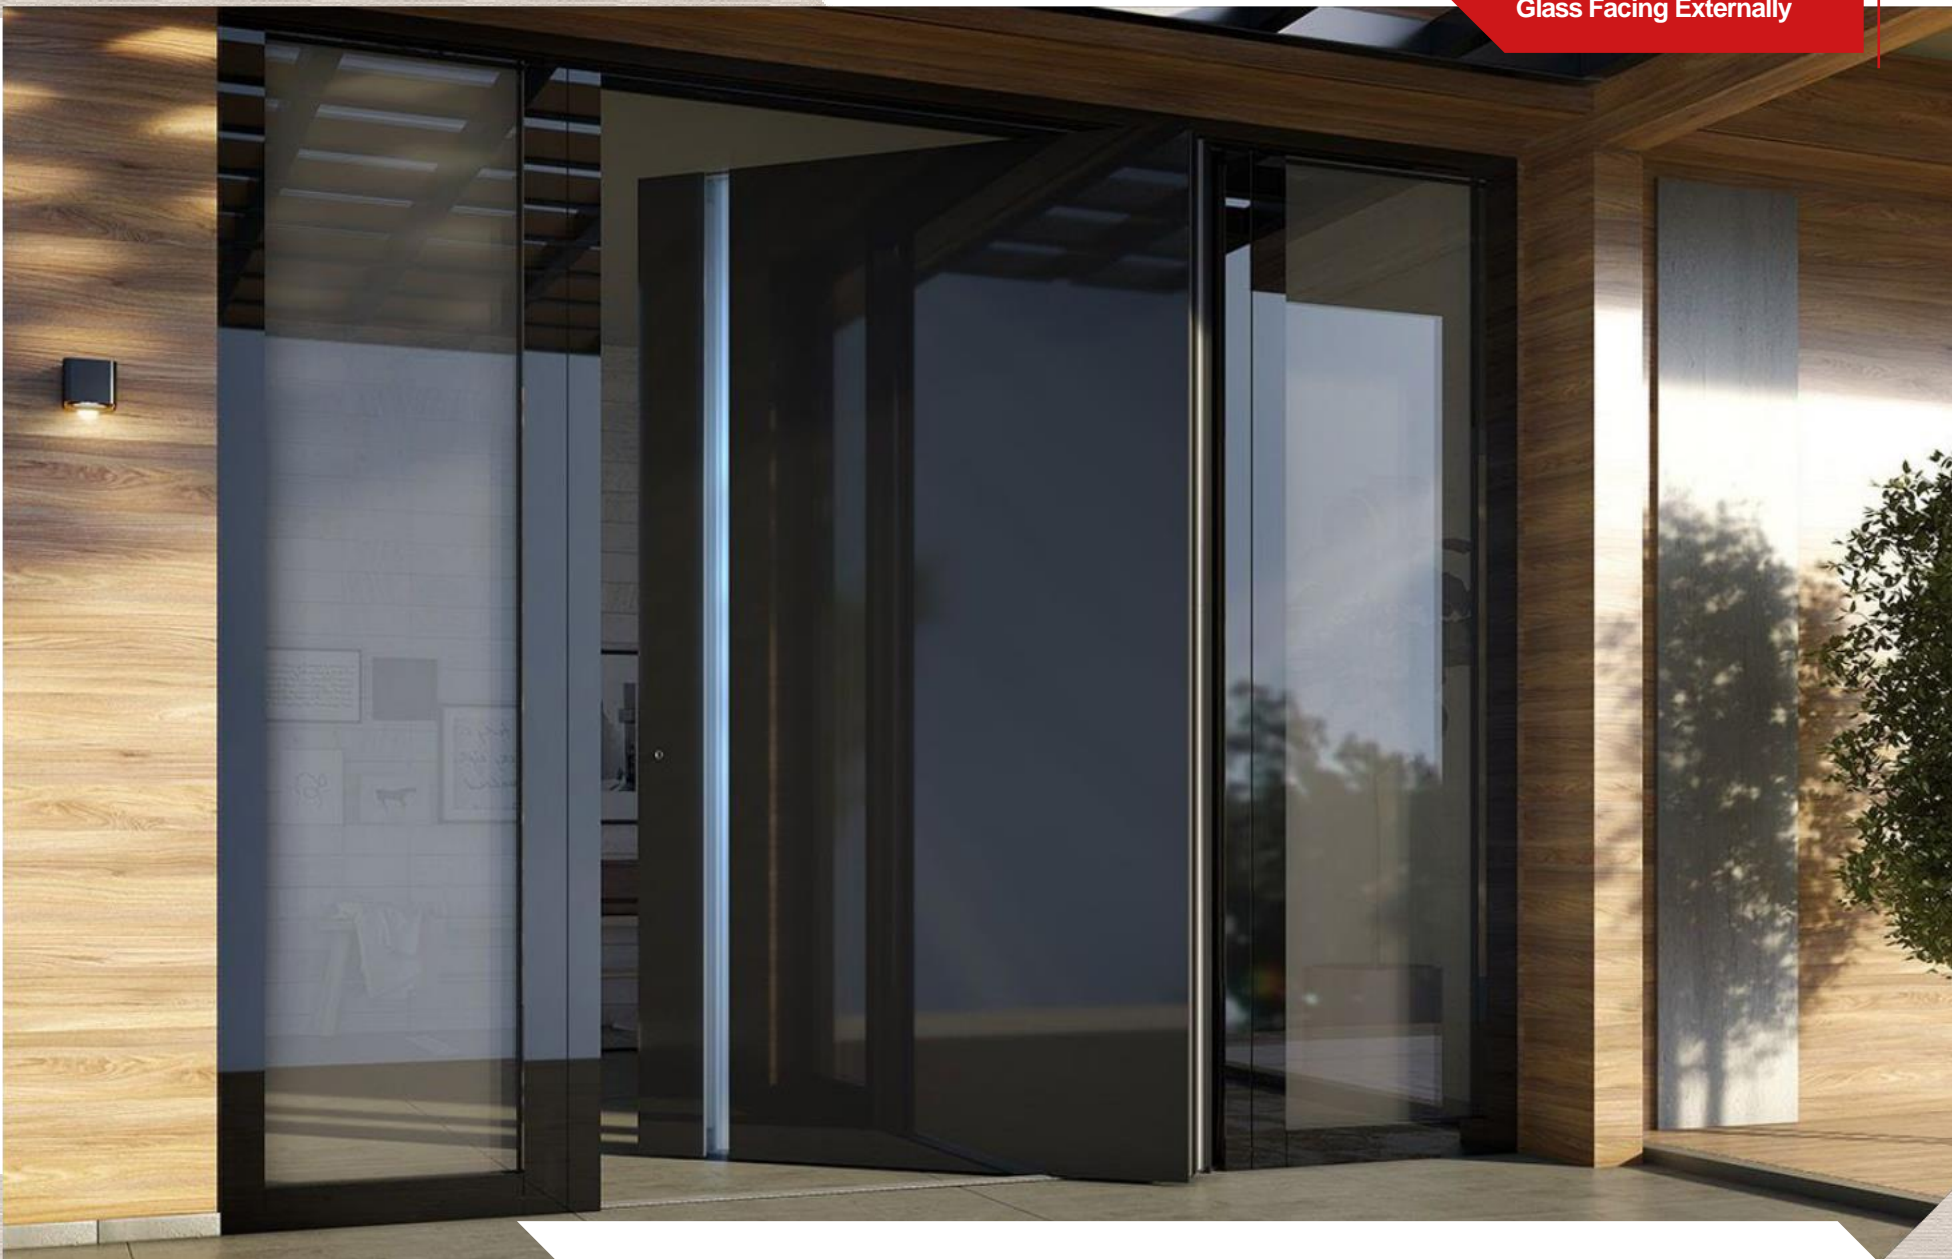

Flat glass surface, Black color. Two sidelights with glass. External handle "Crypto".
Internal design 1003.

DESIGN: 1020

Glass Facing Externally

Flat glass surface, Black color. Two side panels with black glass.
External handle "Crypto". Internal design 1003.

DESIGN: 1020

Glass Facing Externally

Flat glass surface White color.
External handle "Crypto" with LED lighting. Internal design 1003.

■ DESIGN: 1003

Glass Facing Externally

Glass surface with 4 horizontal lines, black color.
Two sidelights with black glass. External handle "Crypto". Internal design 1003