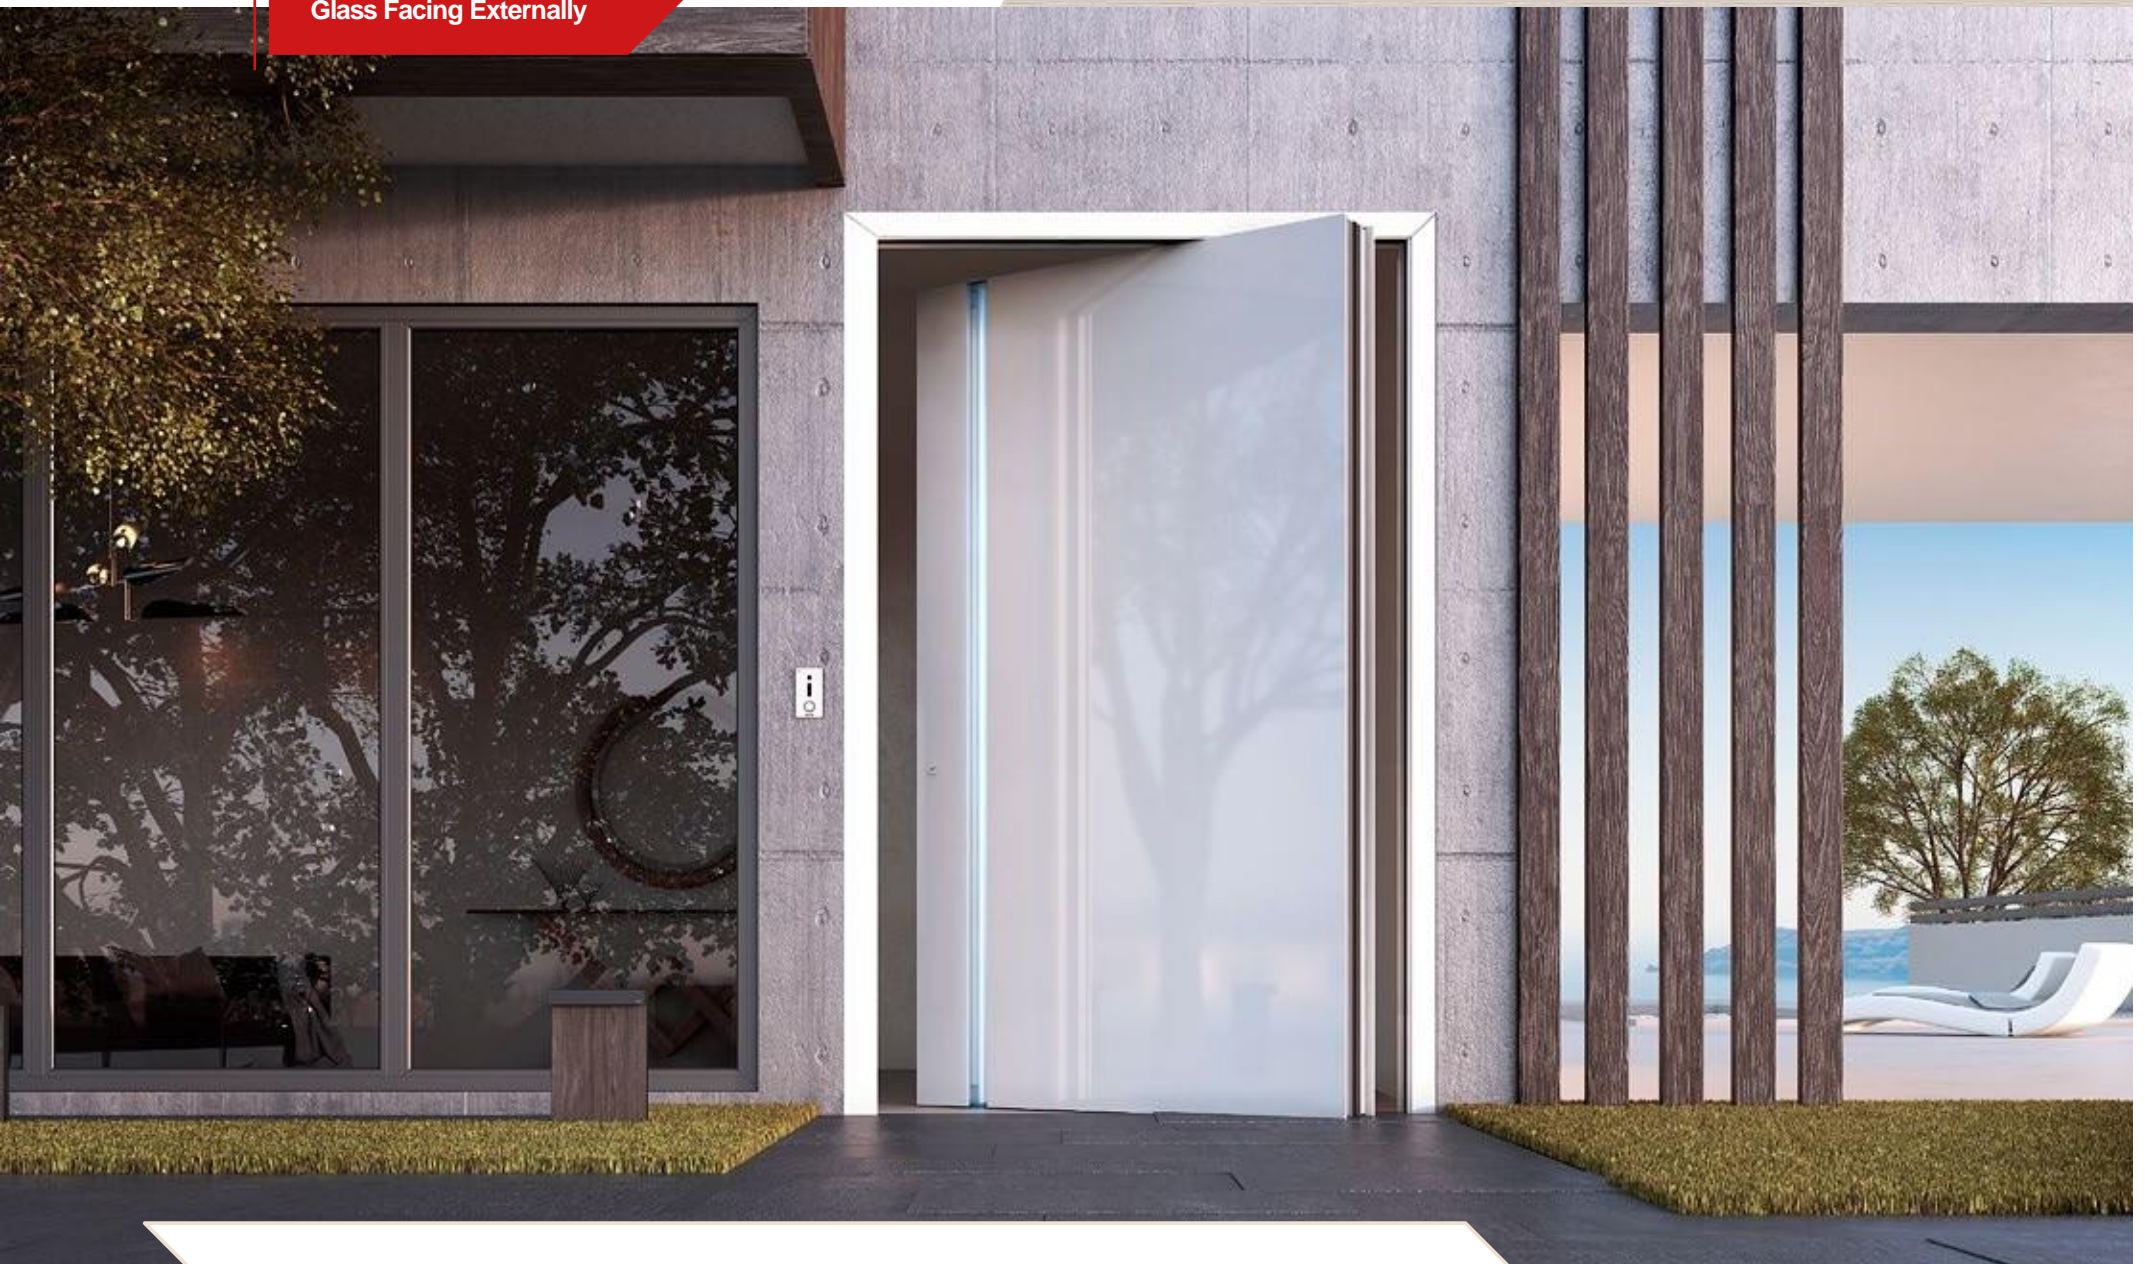

DESIGN: 1020

Glass Facing Externally

Flat glass surface White color.
External handle "Crypto" with LED lighting. Internal design 1003.